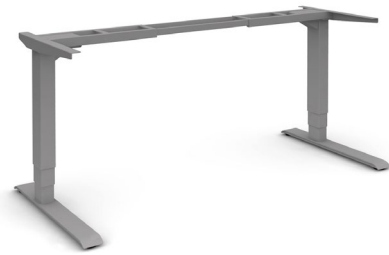

Hi HAT Base

HAT2-HI- S-BK
HAT2-HI-S-SI
HAT2-HI-S-WH

HAT2-HI-L-BK
HAT2-HI-L-SI
HAT2-HI-L-WH

MSRP: **$1,290.00**

MAP: **$774.00**

Finishes:
BK - Black
SI- Silver
WH - White