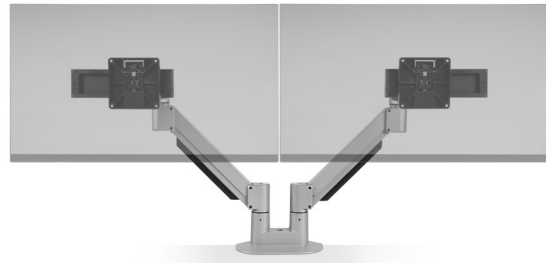

7000 Dual

7000-2-500-SLD-104
7000-2-800-SLD-104

7000-2-500-SLD-124
7000-2-800-SLD-124

7000-2-500-SLD-248
7000-2-800-SLD-248

MSRP: $620.00

MAP: $372.00

Finishes:
104 - Black
124 - Silver
248 - White