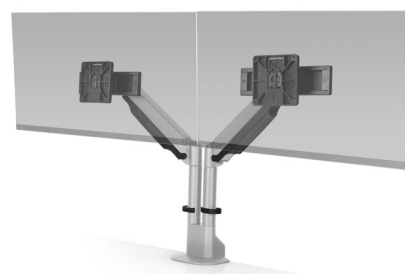

E2 Dual

E2-2-104
E2-2-124
E2-2-248

MSRP: $814.00

MAP: $488.40

Finishes:
104 - Black
124 - Silver
248 - White