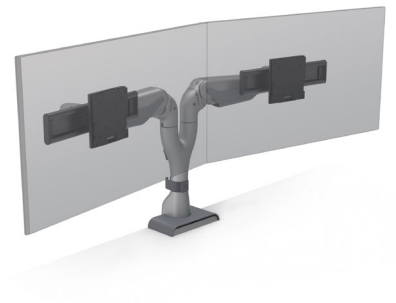

E5 Dual Dynamic
E5-D2-BLK
E5-D2-SLV
E5-D2-WHT

MSRP: **$689.00**

MAP: **$413.40**