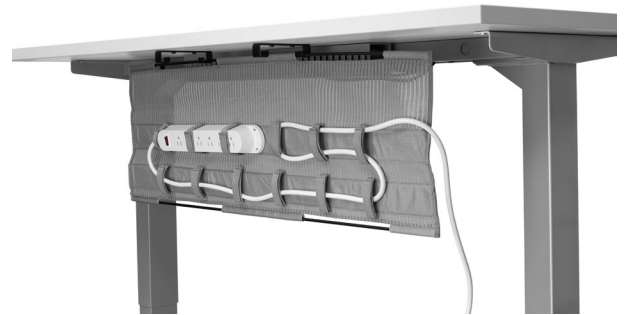

Pocket Standard - 38in

CMT-04

CMT-06

MSRP: **$214.00**

MAP: **$128.40**

Finishes:

04 - Mesh Black

06 - Mesh Grey