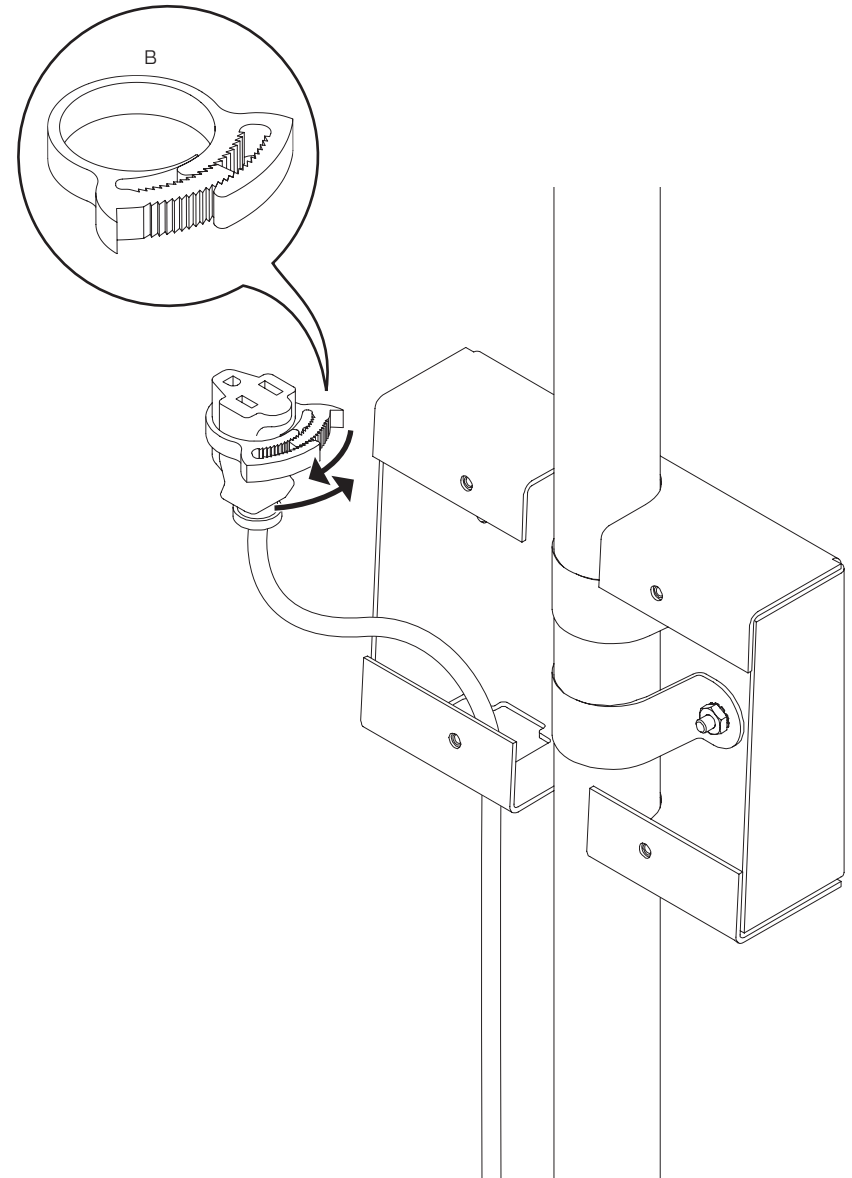

PARTS LIST

A 10-32 Keps Nut 4x
702055

B Double Snap Grip Clamp 1x
714764

C M4-0.7 x 10mm BHSCS 4x
710640

D M4 Lock Washer 4x
702018

E M4 Flat Washer 4x
702017

1

2

3

IMPORTANT: Charger cable must be attached in the orientation as shown.

4