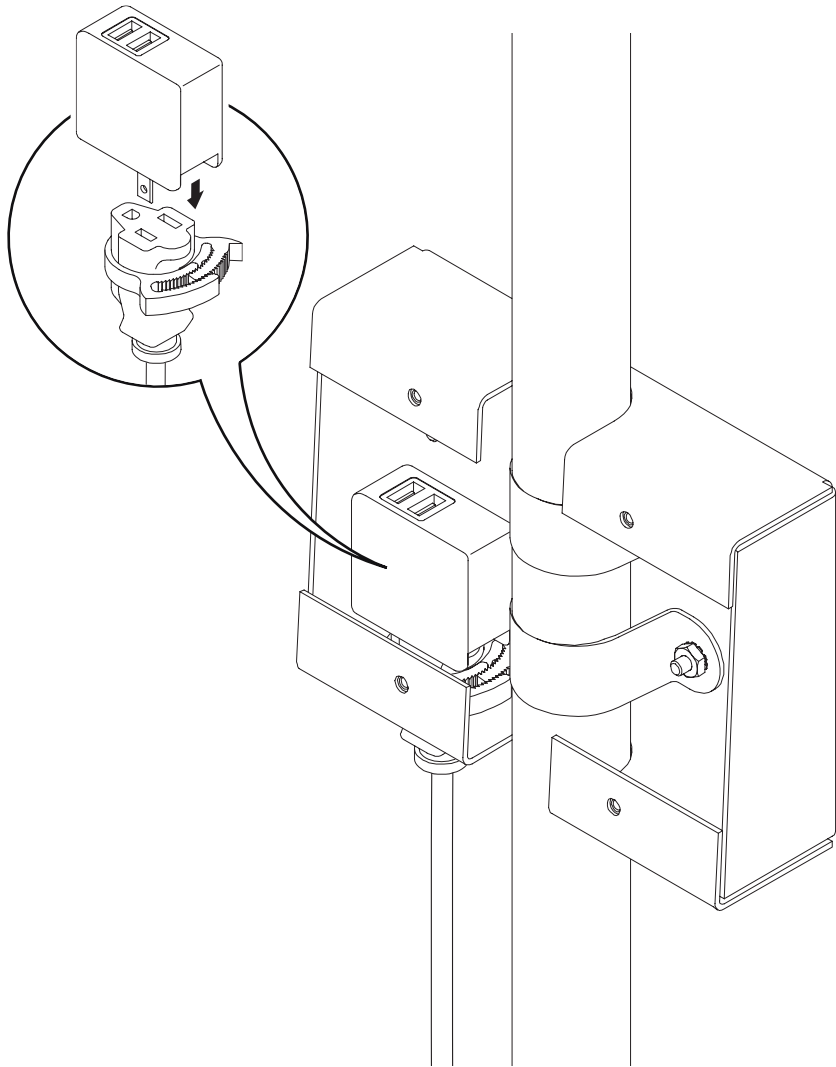

PARTS LIST

A 10-32 Keps Nut 4x
702055

B Double Snap Grip Clamp 1x
714764

C M4-0.7 x 10mm BHSCS 4x
710640

D M4 Lock Washer 4x
702018

E M4 Flat Washer 4x
702017

1

2

3

IMPORTANT: Charger cable must be attached in the orientation as shown.

4