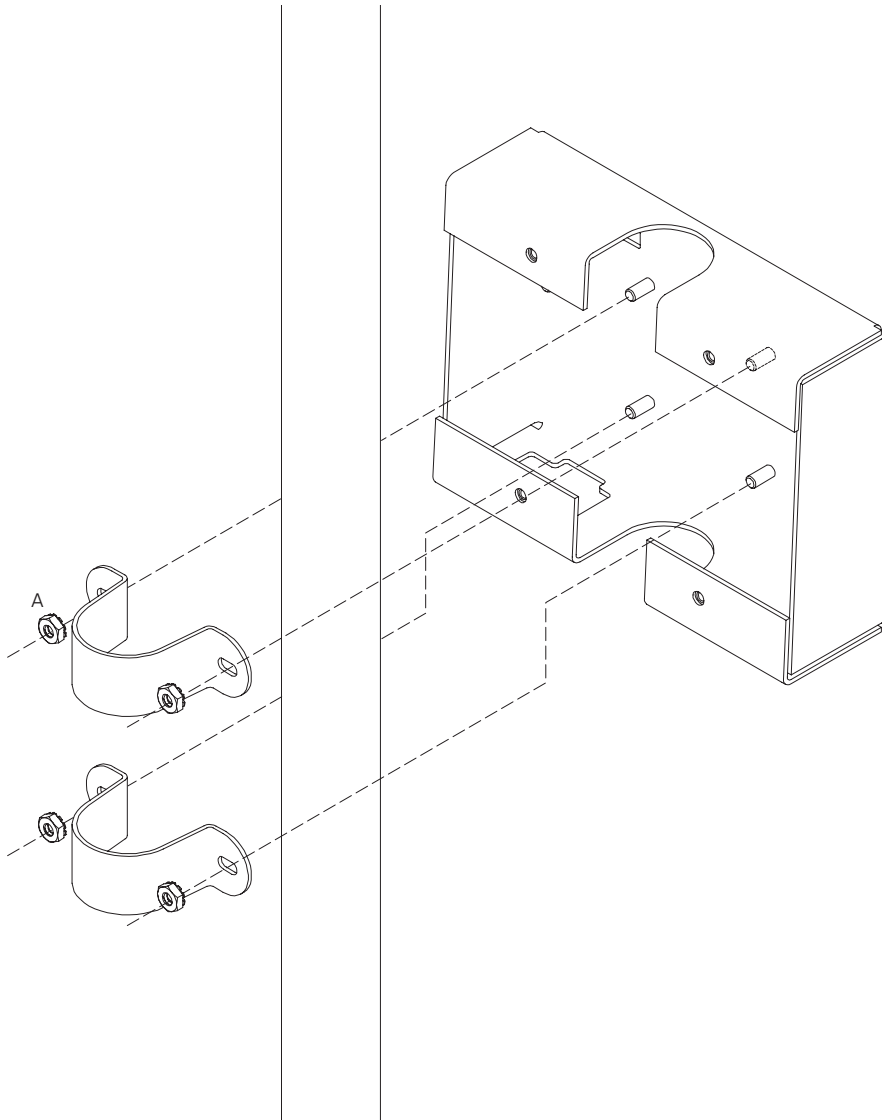

PARTS LIST

A 10-32 Keps Nut 4x
702055

B Double Snap Grip Clamp 1x
714764

C M4-0.7 x 10mm BHSCS 4x
710640

D M4 Lock Washer 4x
702018

E M4 Flat Washer 4x
702017

1

2

3

IMPORTANT: Charger cable must be attached in the orientation as shown.

4