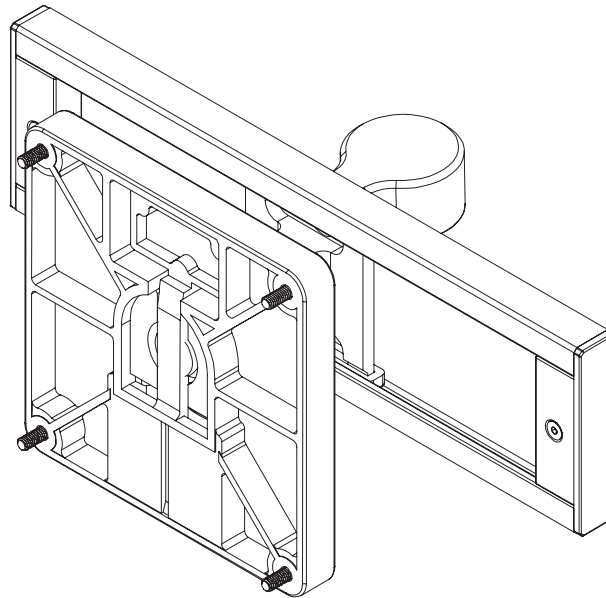

SLIDER

Installation Instructions

8538

SLIDER

Parts List

A 9-inch Beam Assembly 1x
416088

B Quick Connect VESA Plate 1x
114808

C M4 x 12mm Phillips Pan Head Screw 4x
701153

D Dog Washer 1x
105189

E 10-32 x 3/8" FPhMS w/Lock Patch 1x
705198

F 4mm Allen Wrench 1x
709877

1