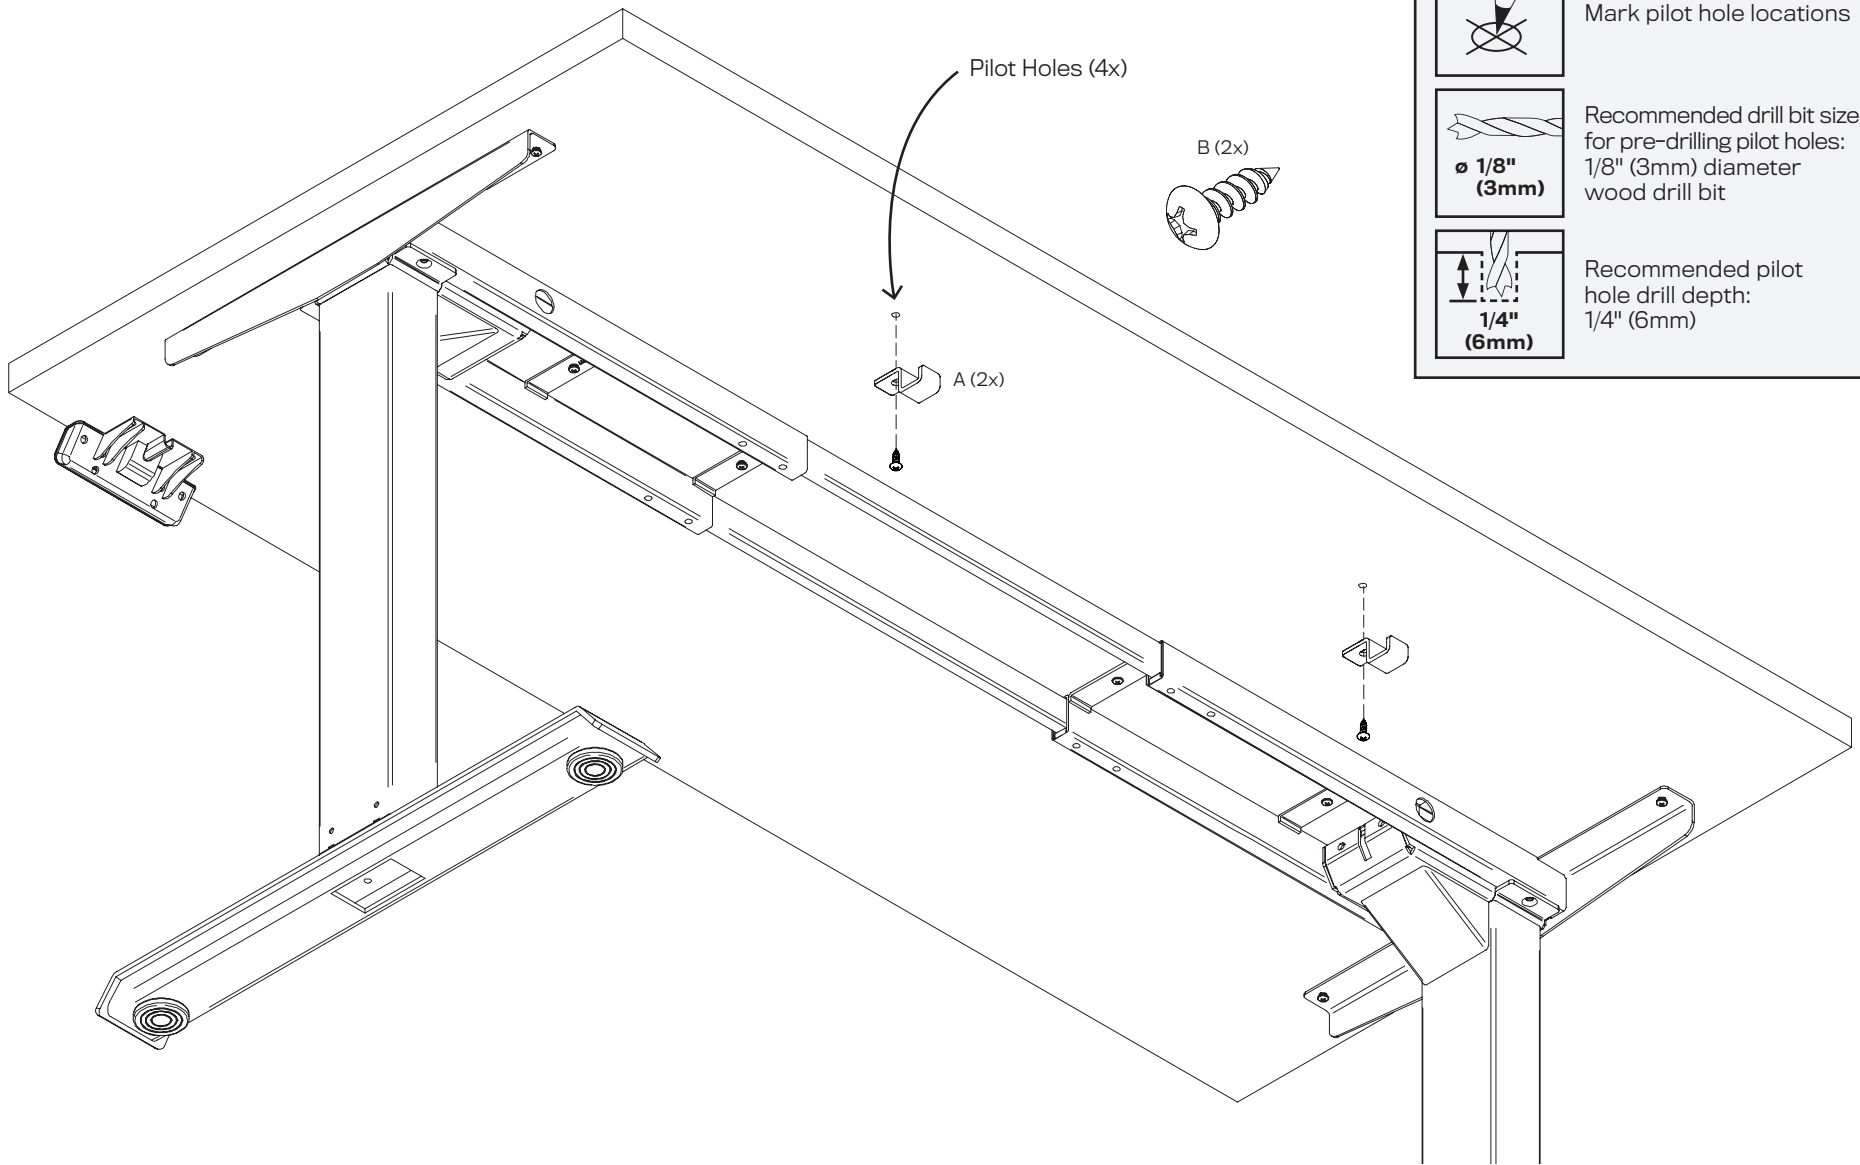

POCKET TEARDROP BRACKET KIT

Installation Instructions

417761

Pocket cable manager
not included, sold separately.

1

i **PILOT HOLES**

 Mark pilot hole locations

 Recommended drill bit size for pre-drilling pilot holes:
1/8" (3mm) diameter wood drill bit

 Recommended pilot hole drill depth:
1/4" (6mm)

Pocket cable manager
not included, sold separately.