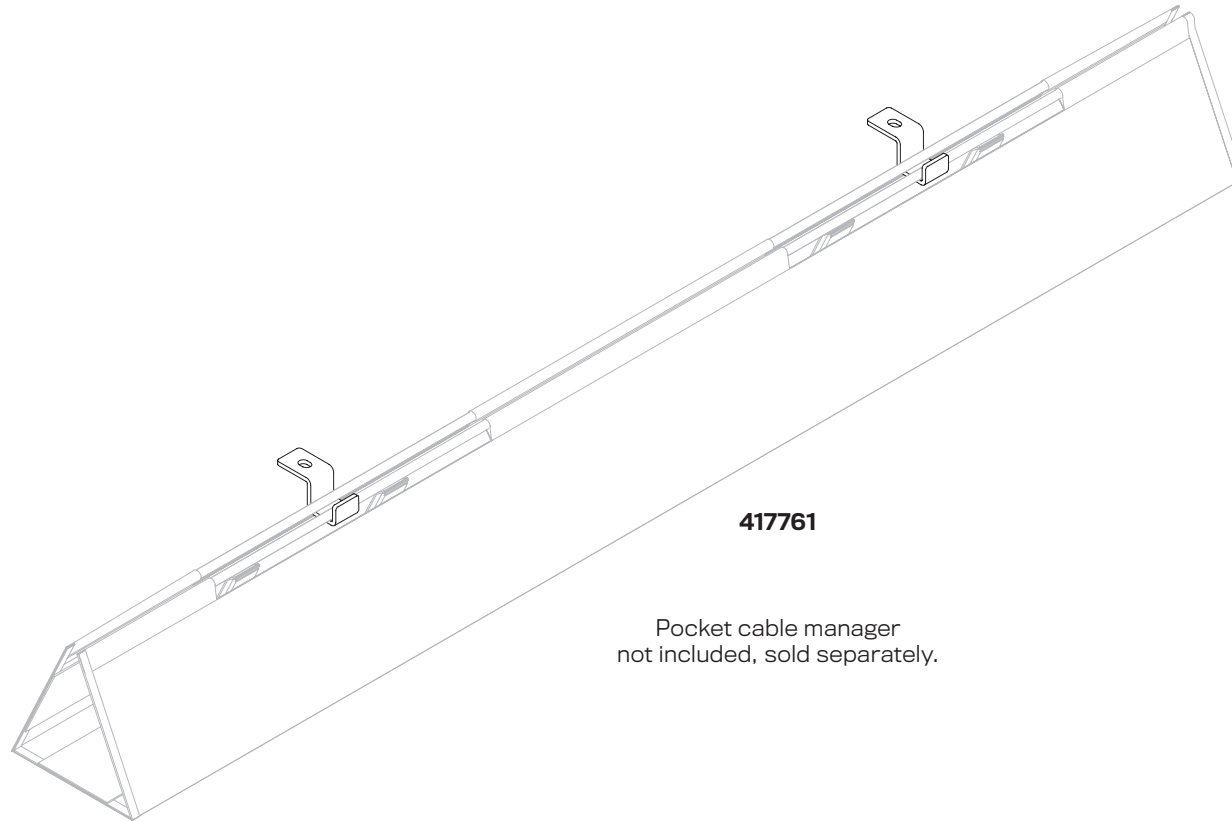

POCKET TEARDROP BRACKET KIT

Installation Instructions

417761

Pocket cable manager
not included, sold separately.

1

i **PILOT HOLES**

 Mark pilot hole locations

 Recommended drill bit size for pre-drilling pilot holes:
1/8" (3mm) diameter wood drill bit

 Recommended pilot hole drill depth:
1/4" (6mm)

Pocket cable manager
not included, sold separately.