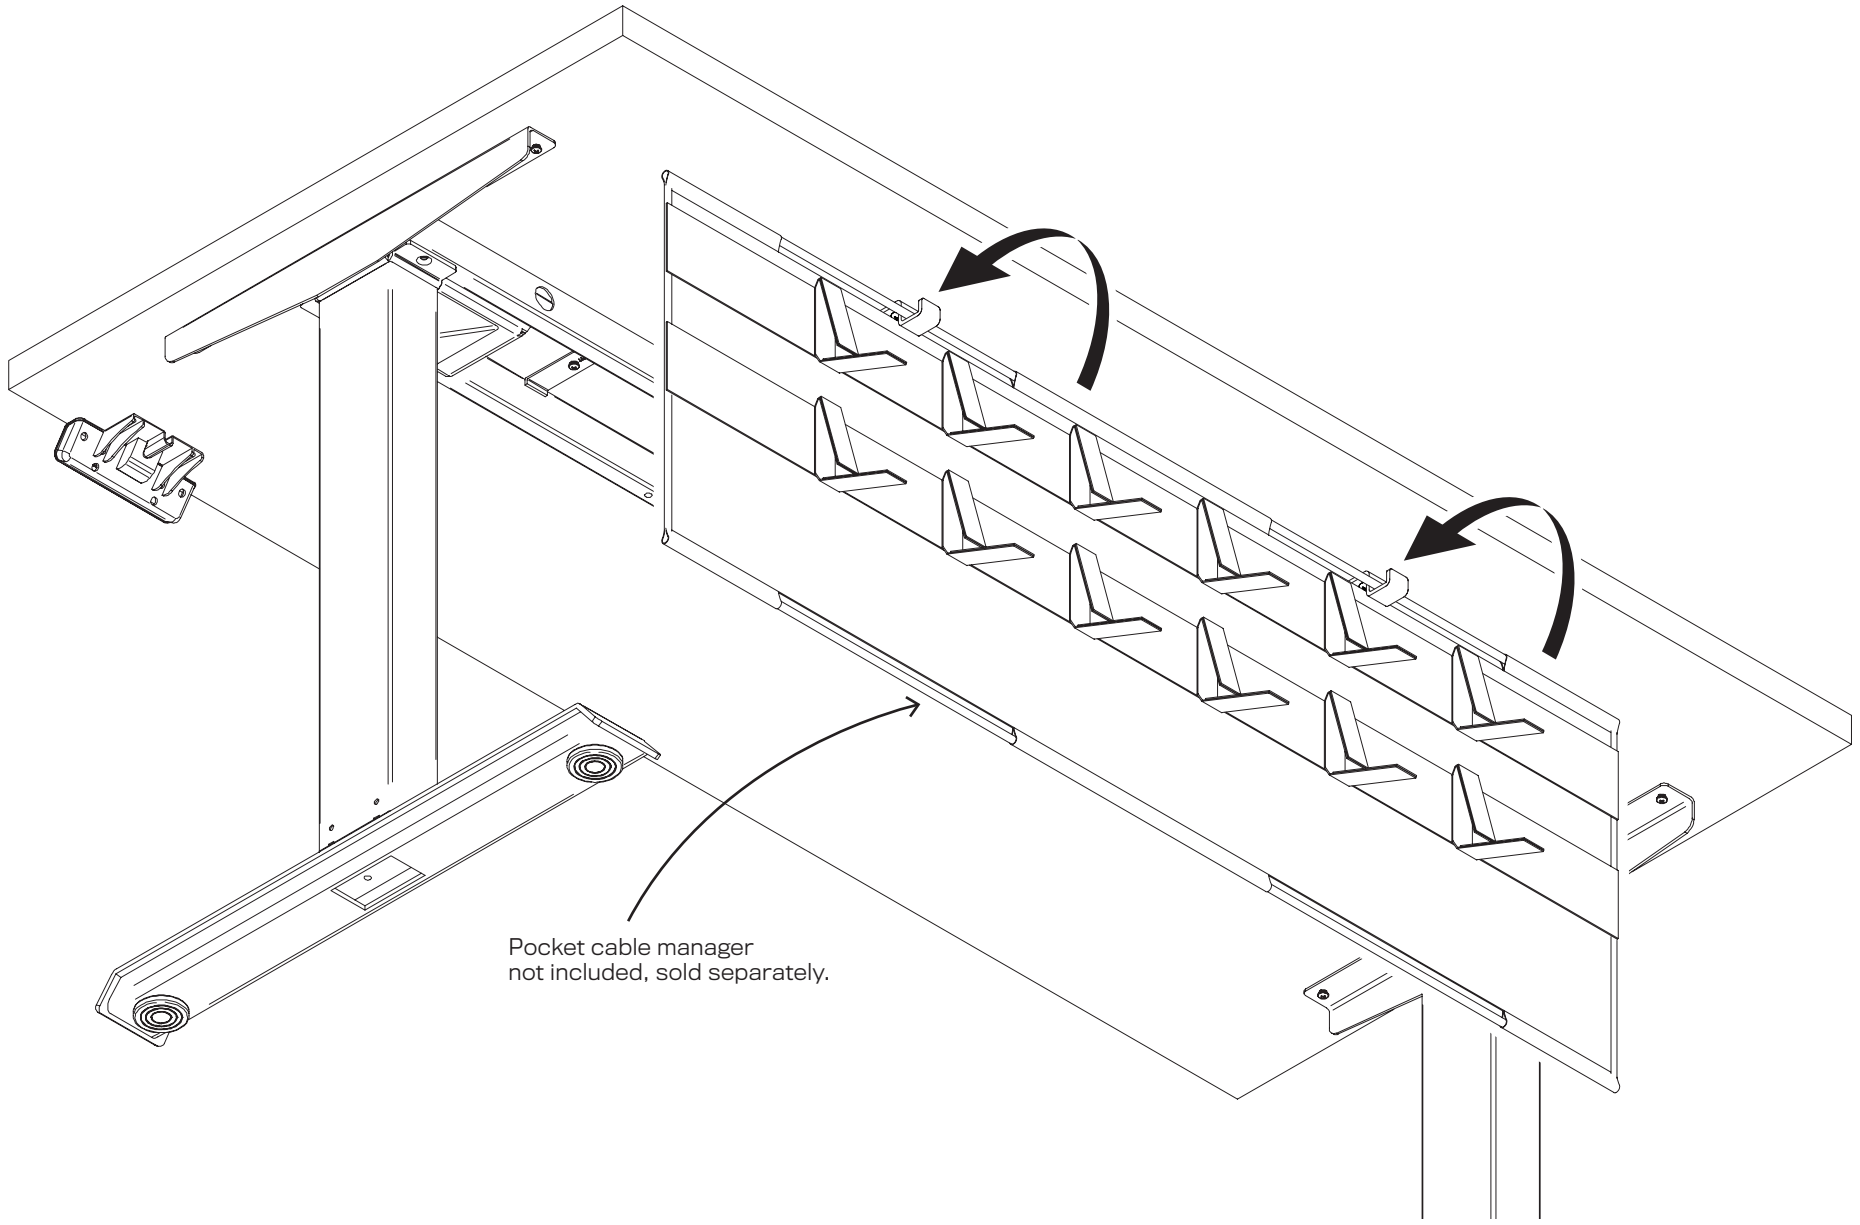

POCKET TEARDROP BRACKET KIT

Installation Instructions

417761

Pocket cable manager
not included, sold separately.

1

i **PILOT HOLES**

 Mark pilot hole locations

 Recommended drill bit size for pre-drilling pilot holes:
1/8" (3mm) diameter wood drill bit

 Recommended pilot hole drill depth:
1/4" (6mm)

Pocket cable manager
not included, sold separately.