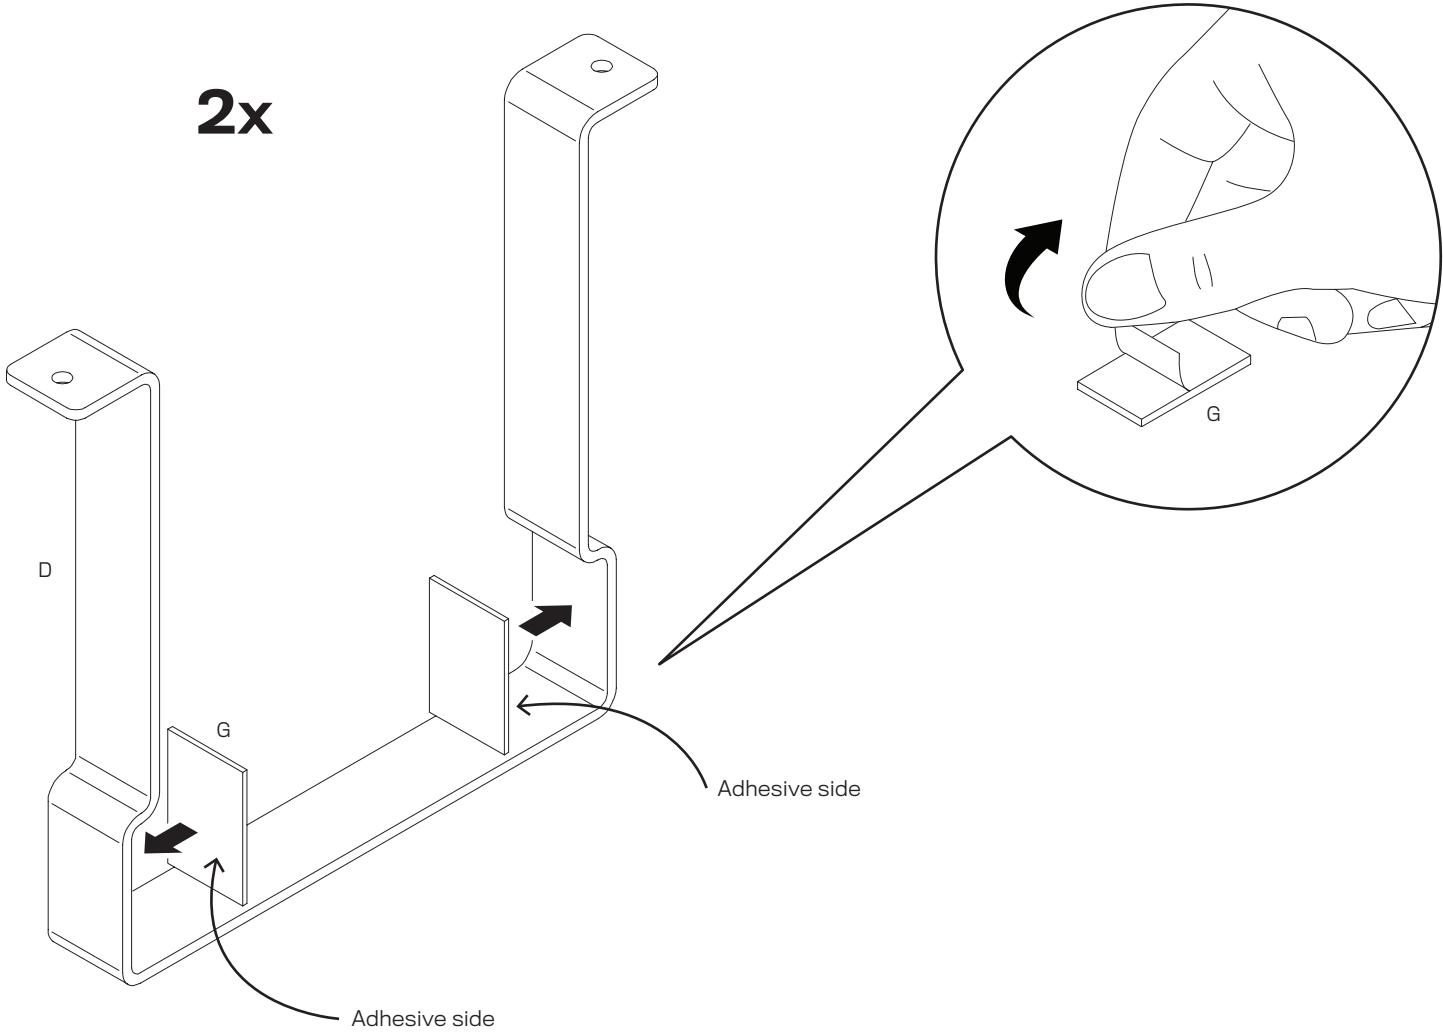

GPBRKT-KIT

GPBRKT-KIT-BENCH

PARTS LIST

	A Leveling Glide 718438	B Spacer 718439	C End Panel U Bracket, Beam 115311	D End Panel U Bracket, Bench 115859	E End Panel Flat Bracket, Beam 115312	F End Panel Flat Bracket, Bench 115860	G Rubber Pad 115939	H PPhMS 10-32 x .5" Long 701611	I PHPHS #8, 3/4" Long 718437
									
GPBRKT-KIT 	2x	2x	2x	-	2x	-	-	4x	16x
GPBRKT-KIT-BENCH 	2x	2x	-	2x	-	2x	4x	4x	16x

1

2

3

4

BRACKET KIT FOR BENCHING

5

Benching sold separately

2x