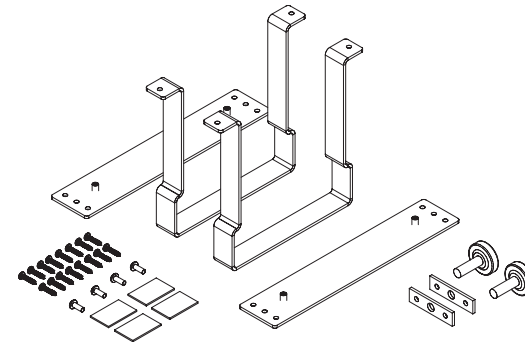

GPBRKT-KIT

GPBRKT-KIT-BENCH

PARTS LIST

	A Leveling Glide 718438	B Spacer 718439	C End Panel U Bracket, Beam 115311	D End Panel U Bracket, Bench 115859	E End Panel Flat Bracket, Beam 115312	F End Panel Flat Bracket, Bench 115860	G Rubber Pad 115939	H PPhMS 10-32 x .5" Long 701611	I PHPHS #8, 3/4" Long 718437
									
GPBRKT-KIT 	2x	2x	2x	-	2x	-	-	4x	16x
GPBRKT-KIT-BENCH 	2x	2x	-	2x	-	2x	4x	4x	16x

1

2

3

4

BRACKET KIT FOR BENCHING

5

Benching sold separately

2x