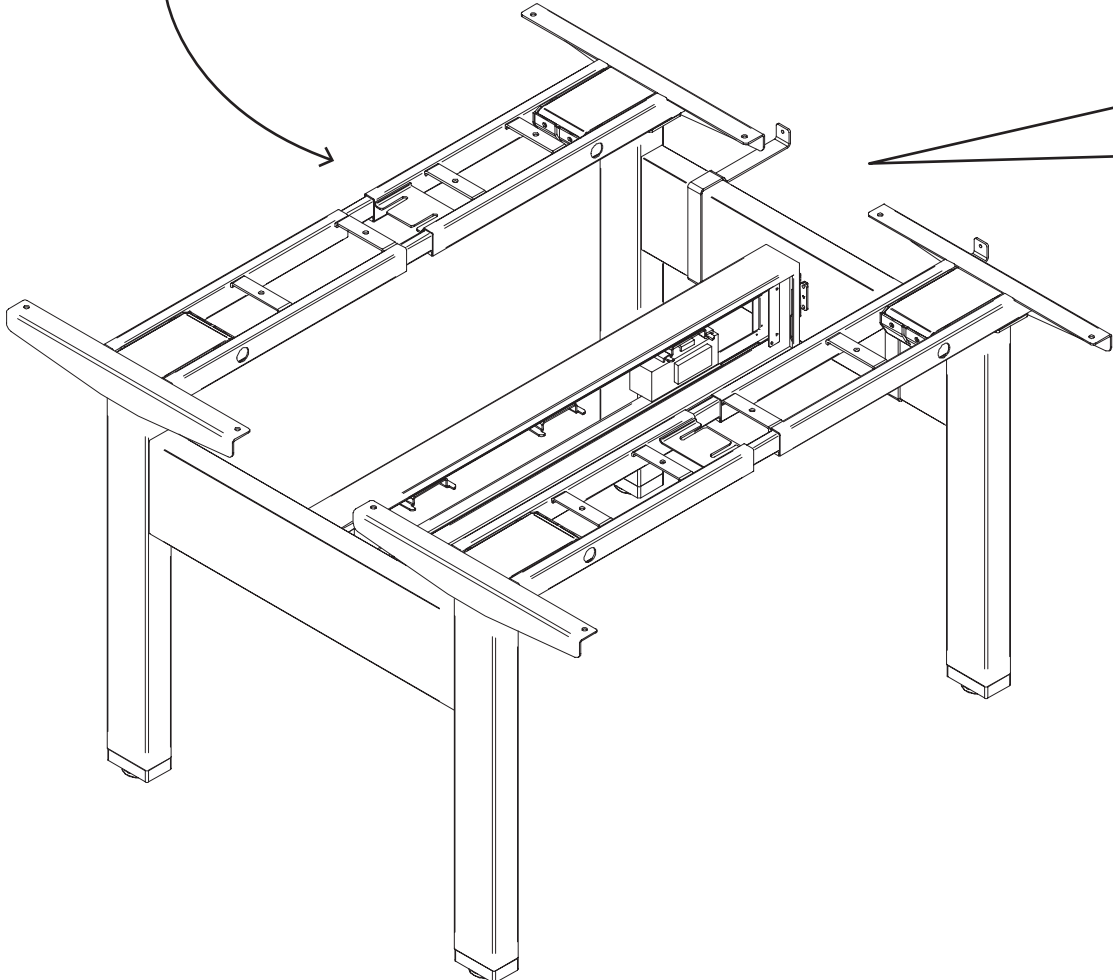

GPBRKT-KIT

GPBRKT-KIT-BENCH

PARTS LIST

	A Leveling Glide 718438	B Spacer 718439	C End Panel U Bracket, Beam 115311	D End Panel U Bracket, Bench 115859	E End Panel Flat Bracket, Beam 115312	F End Panel Flat Bracket, Bench 115860	G Rubber Pad 115939	H PPhMS 10-32 x .5" Long 701611	I PHPHS #8, 3/4" Long 718437
									
GPBRKT-KIT 	2x	2x	2x	-	2x	-	-	4x	16x
GPBRKT-KIT-BENCH 	2x	2x	-	2x	-	2x	4x	4x	16x

1

2

3

4

BRACKET KIT FOR BENCHING

5

Benching sold separately

2x