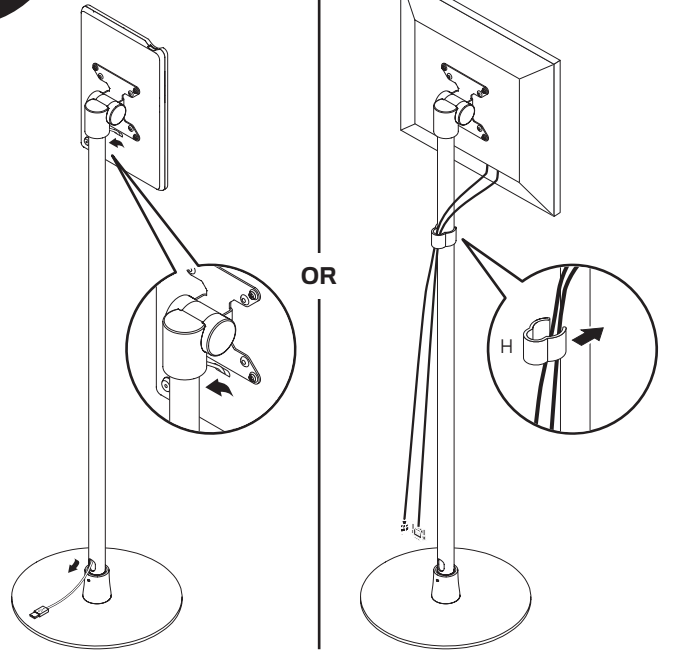

# PARTS LIST

ITEM	DESCRIPTION / PART NO.	QUANTITY
A	Washer 110621	1
		
B	Mount Cup	1
		
C	M6 x 20 mm Flat Head Socket Screw 701857	1
		
D	Mount Cup Bushing 110619	1
		

ITEM	DESCRIPTION / PART NO.	QUANTITY
E	2 mm Allen Key 110126	1
		
F	M4 x 12 mm Phillips Pan Head Screw 702096	1 (4-pack)
		
G	Light Duty Pole Mount Tilter 410740	1
		
H	Cable Clip 104533	1
