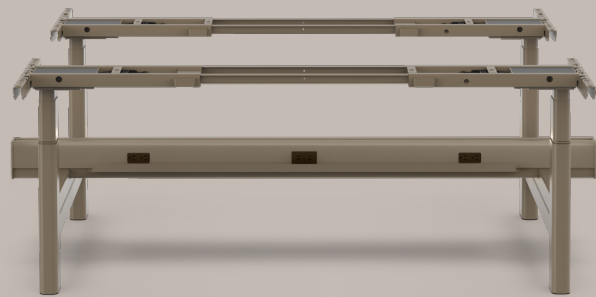

## CONFIGURABLE PLATFORM

Designed as a true system, allowing 2-leg, 3-leg, and benching configurations to be converted between one another using shared components and minimal additional parts.

Corva Bench, PET Divider, E5 Monitor Arm, Reya Power, Fokus Task Light, Collective Storage, Iku Task Chair

# CORVA SYSTEM

CORVA 2-LEG

CORVA 3-LEG, 90°

CORVA 3-LEG, 120°

CORVA POWER BEAM

CORVA BENCH

CORVA WORKSURFACES,  
SQUARE OR RADIUS CORNERS