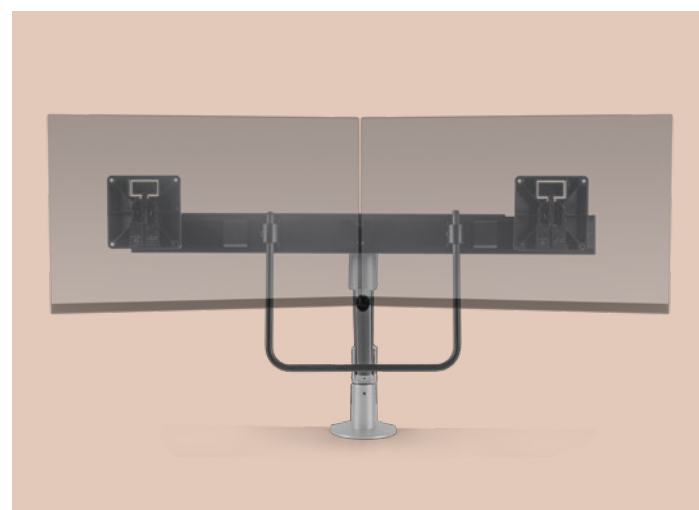

E2 Dual Monitor Arm

Introducing "E2", the next generation of the original Envoy monitor arm. E2 offers a polished design with maximum flexibility for user-screen interaction. A recent study cites that 24% of workers experience neck pain; the E2 seeks to optimize user performance and adjustment control while eliminating the strain on neck muscles.

# E2 CONNEX

ENHANCED INTERACTIONS  
WITH TECHNOLOGY.

With E2 Connex, you can add or remove monitors without compromising your original configuration. Choose between static or dynamic arms or add sliders for fine-tuned monitor adjustment. Easy to install, easy to change up, and easy to accessorize, the E2 Connex monitor arm helps to build a complete, individualized workspace.

E2 Connex Dynamic Dual Monitor Arm, Mid HAT Workstation, Power Module, CPU Holder, HAT Power & Data Beam, Fabric Divider, Iku Task Chair

E2 Connex Dynamic Dual Monitor Arm, Snap On Charging Cap

Scan or click  
to watch the  
E2 Connex video

7000 Dual Crossbar Monitor Arm

The 7000 Series articulating monitor mounts enable you to reclaim your desktop while you work in greater ergonomic comfort. Want to mount two screens? 7000 Dual and 7000 Dual Crossbar are productivity-enhancing dual monitor mounts that allow you to reposition both monitors with one hand.