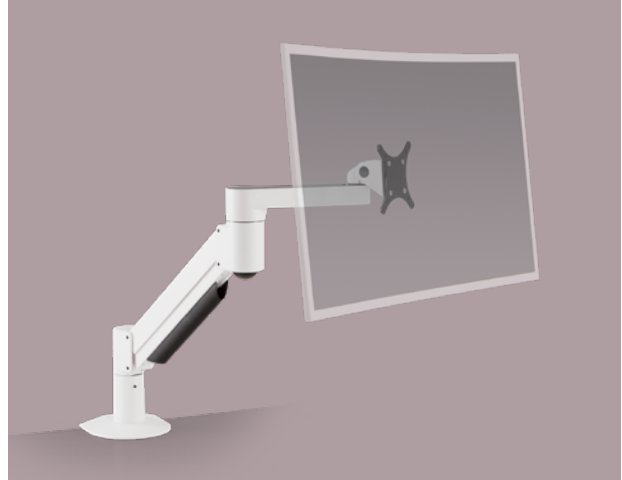

7000 Dual Crossbar Monitor Arm

The 7000 Series articulating monitor mounts enable you to reclaim your desktop while you work in greater ergonomic comfort. Want to mount two screens? 7000 Dual and 7000 Dual Crossbar are productivity-enhancing dual monitor mounts that allow you to reposition both monitors with one hand.

## SOLUTIONS FOR EVERY MONITOR SIZE.

7500 Monitor Arm

The 7500 deluxe monitor arm provides users with straightforward monitor positioning. This sophisticated monitor arm easily suspends large monitors above the desk surface, offering smooth, ergonomic control.