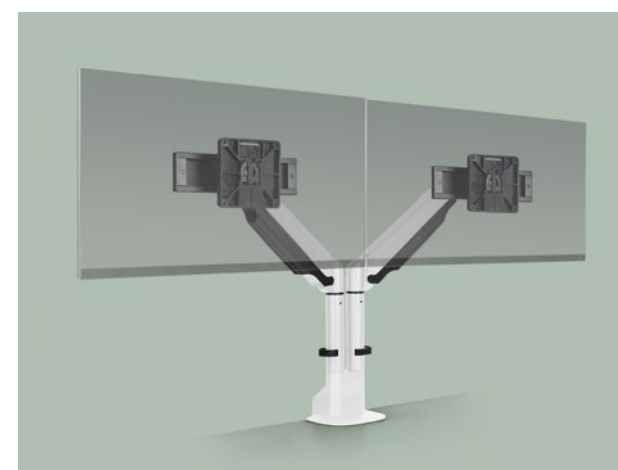

# EASY. FLEXIBLE. INTUITIVE.

**Fast**  
Engineered for quick set-up, our unique top down mount installs to desk with ease.

**Adaptable**  
Designed for modularity, our monitor arms can be configured to each user's specific needs.

**Flexible**  
Intuitive monitor positioning allows the user to simply grab the monitor and place it where it's needed.

**Accessorizable**  
Add accessories like our snap-on charger that puts power that's always within reach.

E2 Dual Monitor Arm

Introducing "E2", the next generation of the original Envoy monitor arm. E2 offers a polished design with maximum flexibility for user-screen interaction. A recent study cites that 24% of workers experience neck pain; the E2 seeks to optimize user performance and adjustment control while eliminating the strain on neck muscles.

# E2 CONNEX

ENHANCED INTERACTIONS  
WITH TECHNOLOGY.

With E2 Connex, you can add or remove monitors without compromising your original configuration. Choose between static or dynamic arms or add sliders for fine-tuned monitor adjustment. Easy to install, easy to change up, and easy to accessorize, the E2 Connex monitor arm helps to build a complete, individualized workspace.