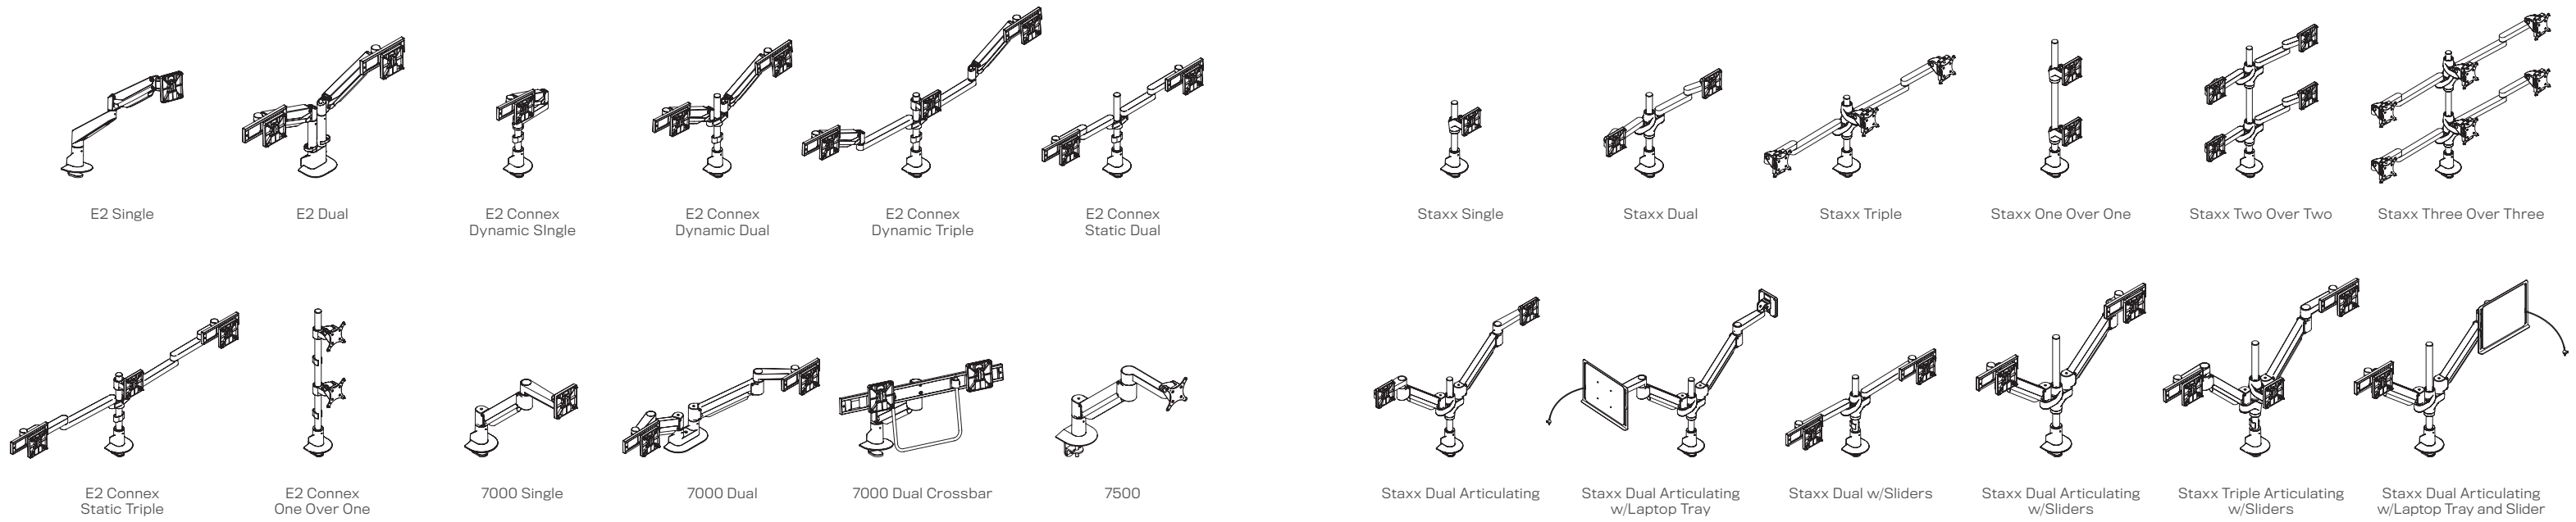

STATEMENT OF LINE

MONITOR ARMS