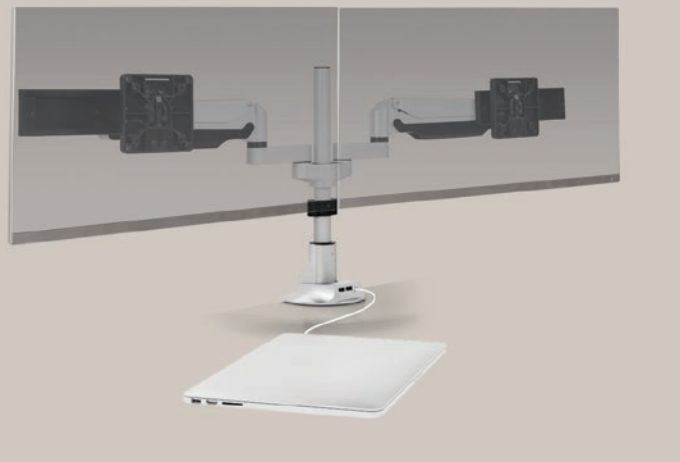

# EASY. FLEXIBLE. INTUITIVE.

**Fast**  
Engineered for quick set-up, our unique top down mount installs to desk with ease.

**Adaptable**  
Designed for modularity, our monitor arms can be configured to each user's specific needs.

E2 Dual Monitor Arm

Introducing "E2", the next generation of the original Envoy monitor arm. E2 offers a polished design with maximum flexibility for user-screen interaction. A recent study cites that 24% of workers experience neck pain; the E2 seeks to optimize user performance and adjustment control while eliminating the strain on neck muscles.

# E2 CONNEX

ENHANCED INTERACTIONS  
WITH TECHNOLOGY.

With E2 Connex, you can add or remove monitors without compromising your original configuration. Choose between static or dynamic arms or add sliders for fine-tuned monitor adjustment. Easy to install, easy to change up, and easy to accessorize, the E2 Connex monitor arm helps to build a complete, individualized workspace.

E2 Connex Dynamic Dual Monitor Arm, Mid HAT Workstation, Power Module, CPU Holder, HAT Power & Data Beam, Fabric Divider, Iku Task Chair

E2 Connex Dynamic Dual Monitor Arm, Snap On Charging Cap

Scan or click  
to watch the  
E2 Connex video