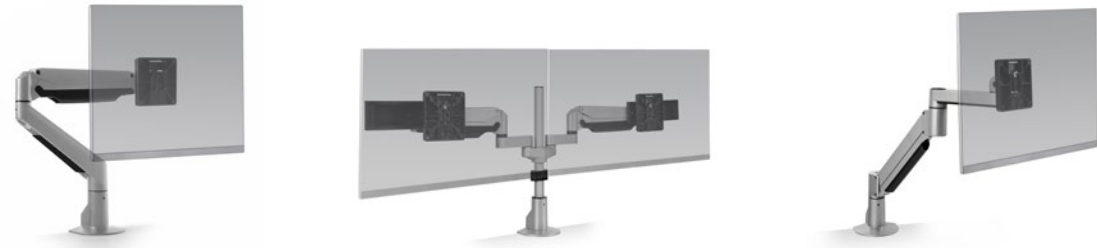

## SOLUTIONS FOR EVERY MONITOR SIZE.

7500 Monitor Arm

The 7500 deluxe monitor arm provides users with straightforward monitor positioning. This sophisticated monitor arm easily suspends large monitors above the desk surface, offering smooth, ergonomic control.

Staxx Dual Articulating with Laptop Tray

Designed for modularity, this groundbreaking display system can accommodate up to six monitors using a single mount. Staxx is an entirely configurable pole-based solution allowing the addition of monitors by stacking more of the same parts on top of each other.

## COMPARISON CHART

	<b>E2</b> (pp 8-9)	<b>E2 Connex</b> (pp 10-11)	<b>7000</b> (pp 12-13)
<b>Screen Size</b>	Single: Any size within weight capacity Dual: Up to 27"	Varies	Single: Any size within weight capacity Dual: Any size within weight capacity
<b>Weight Capacity</b>	2.2 - 20 lbs.	Varies	3 - 28 lbs.
<b>Height Adjustment</b>	13.3"	Varies	16"
<b>Extension Range</b>	23.7"	Varies	23.4"
<b>Finishes</b>	Flat White, Silver, Vista Black	Flat White, Silver, Vista Black	Flat White, Silver, Vista Black
<b>Dual Monitor Option</b>	Yes	Yes	Yes
<b>Multi-Monitor (3+)</b>	No	Yes	No
<b>Mount Configurations</b>	C-Clamp, Grommet*	C-Clamp, Grommet*	C-Clamp, Grommet*
<b>TAA Compliant</b>	No	No	Yes
<b>Warranty</b>	10 Years	10 Years	10 Years
<b>In-Stock</b>	Yes	No	Yes