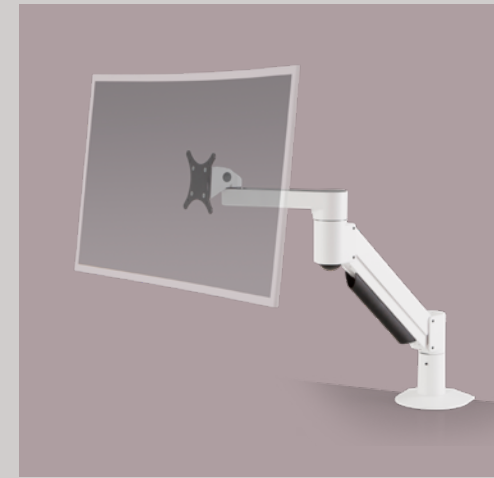

## EFFORTLESS MOVEMENT.

Our sophisticated monitor arms provide ergonomics, space-savings, and clever design. Here, you'll find one-touch adjustment, effortless movement, and sure-footed stability to support a multitude of screen configurations. Reclaim your desktop with our sleek mounting systems that are easy to install.

# EASY. FLEXIBLE. INTUITIVE.

**Fast**  
Engineered for quick set-up, our unique top down mount installs to desk with ease.

**Adaptable**  
Designed for modularity, our monitor arms can be configured to each user's specific needs.

**Flexible**  
Intuitive monitor positioning allows the user to simply grab the monitor and place it where it's needed.

**Accessorizable**  
Add accessories like our snap-on charger that puts power that's always within reach.