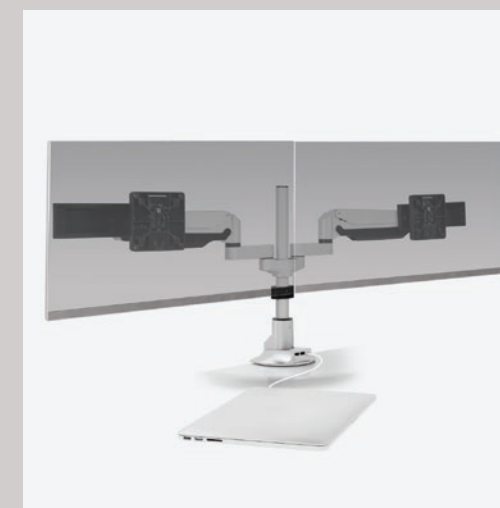

# EASY. FLEXIBLE. INTUITIVE.

**Fast**  
Engineered for quick set-up, our unique top down mount installs to desk with ease.

**Adaptable**  
Designed for modularity, our monitor arms can be configured to each user's specific needs.

**Flexible**  
Intuitive monitor positioning allows the user to simply grab the monitor and place it where it's needed.

**Accessorizable**  
Add accessories like our snap-on charger that puts power that's always within reach.