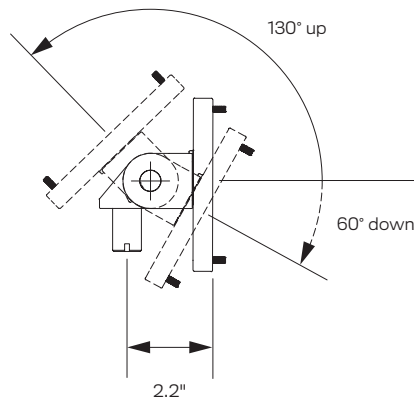

WARRANTY

10 Years