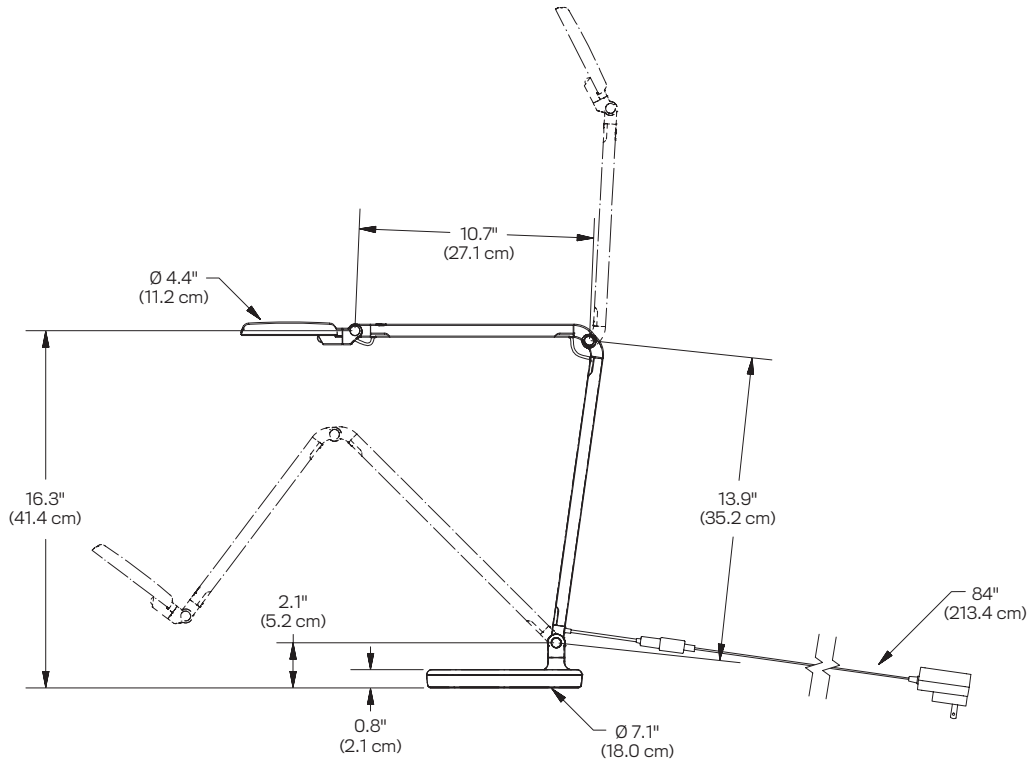

Rotation: 180° rotation at light source,
180° rotation on base

Cord Length: 7'

See page 3 for additional specs

Part Numbers

FOKUS-2-__

WARRANTY

10 Years

FOKUS-2

ARM ROTATION

HEAD ROTATION

HEAD TILT