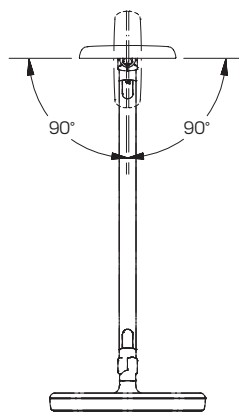

Rotation: 180° rotation at light source,
180° rotation on base

Cord Length: 7'

See page 3 for additional specs

Part Numbers

FOKUS-2-__

WARRANTY

10 Years

FOKUS-2

ARM ROTATION

HEAD ROTATION

HEAD TILT