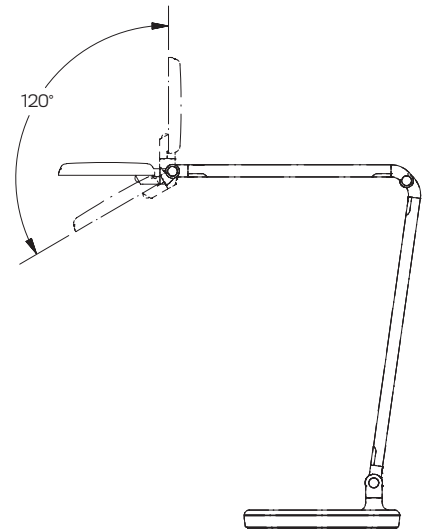

Rotation: 180° rotation at light source,
180° rotation on base

Cord Length: 7'

See page 3 for additional specs

Part Numbers

FOKUS-2-__

WARRANTY

10 Years

FOKUS-2

ARM ROTATION

HEAD ROTATION

HEAD TILT