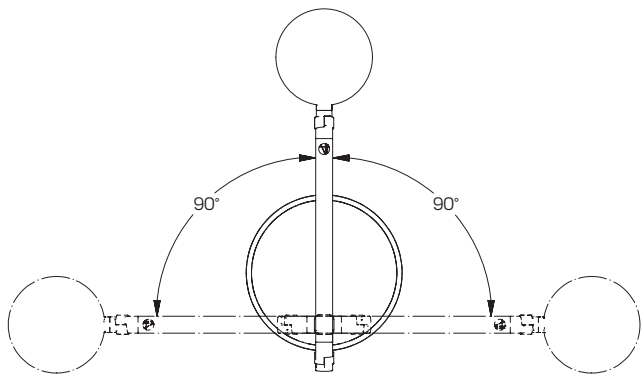

Rotation: 180° rotation at light source,
180° rotation on base

Cord Length: 7'

See page 3 for additional specs

Part Numbers

FOKUS-2-__

WARRANTY

10 Years

FOKUS-2

ARM ROTATION

HEAD ROTATION

HEAD TILT