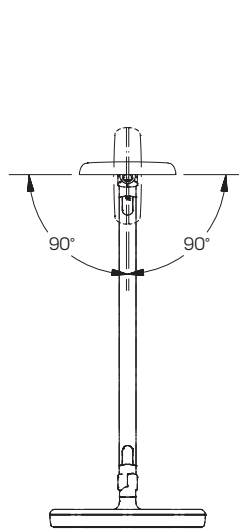

Rotation: 180° rotation at light source, 180° rotation on base

Cord Length: 7'

See page 3 for additional specs

Part Numbers

FOKUS-2-__

WARRANTY

10 Years

FOKUS-2

ARM ROTATION

HEAD ROTATION

HEAD TILT