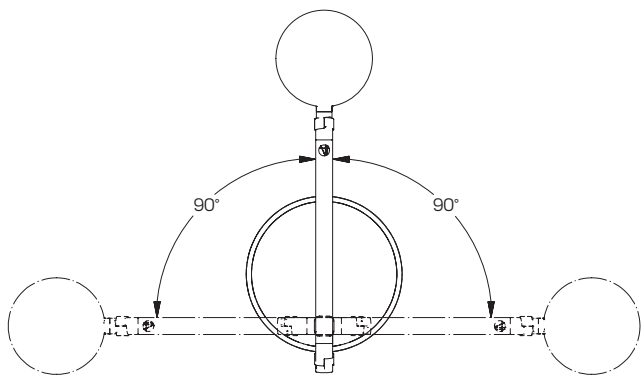

Rotation: 180° rotation at light source, 180° rotation on base

Cord Length: 7'

See page 3 for additional specs

Part Numbers

FOKUS-2-__

WARRANTY

10 Years

FOKUS-2

ARM ROTATION

HEAD ROTATION

HEAD TILT