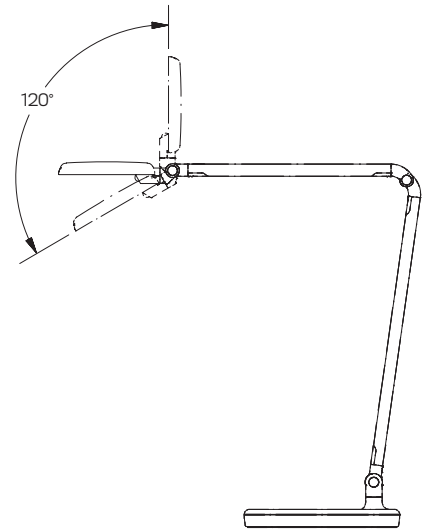

Rotation: 180° rotation at light source, 180° rotation on base

Cord Length: 7'

See page 3 for additional specs

Part Numbers

FOKUS-2-__

WARRANTY

10 Years

FOKUS-2

ARM ROTATION

HEAD ROTATION

HEAD TILT