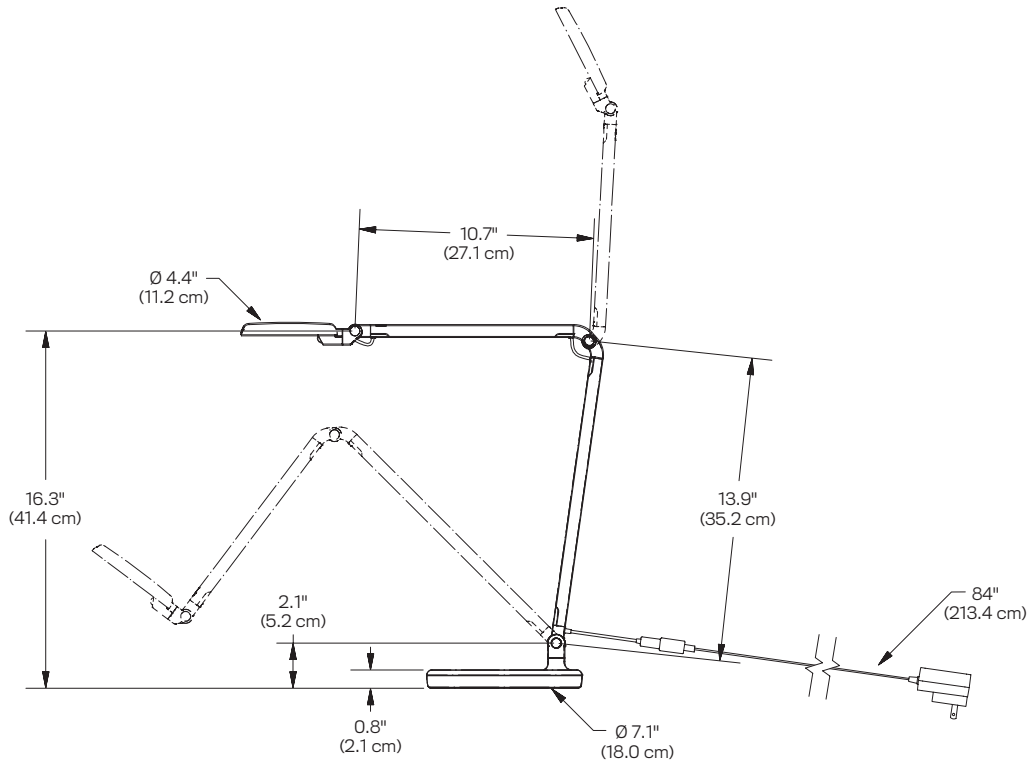

Rotation: 180° rotation at light source, 180° rotation on base

Cord Length: 7'

See page 3 for additional specs

Part Numbers

FOKUS-2-__

WARRANTY

10 Years

FOKUS-2

ARM ROTATION

HEAD ROTATION

HEAD TILT