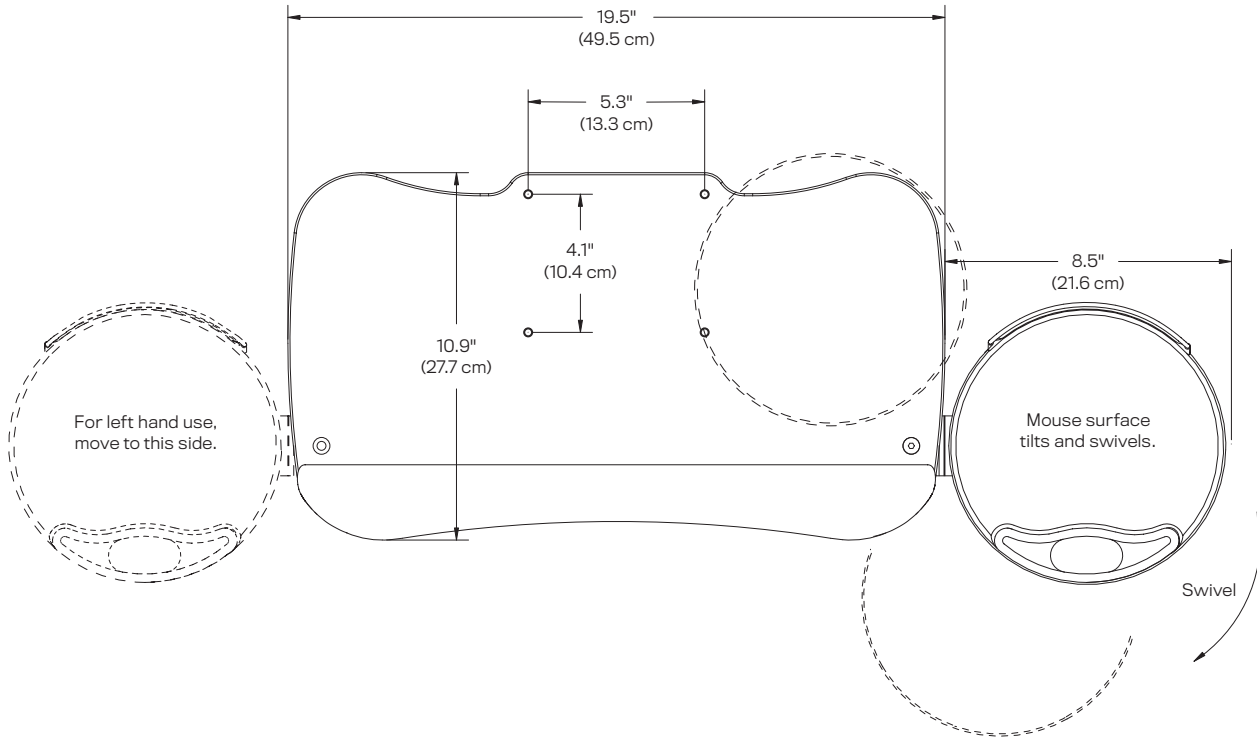

EXTENDED REACH

KT12-19
EXTENDED REACH KEYBOARD ARM W/19" KEYBOARD TRAY

Finishes
 Black

Dimensions
 12.5" total height adjustment range
 (7" up; 5.5" down)
 23" track included

Part Numbers
 KT12-19

KT12-27
EXTENDED REACH KEYBOARD ARM W/27" KEYBOARD TRAY

Finishes
 Black

Dimensions
 12.5" total height adjustment range
 (7" up; 5.5" down)
 23" track included

Part Numbers
 KT12-27

COMPACT

KT8-19
EXTENDED REACH KEYBOARD ARM W/19" KEYBOARD TRAY

Finishes
 Black

Dimensions
 8" total height adjustment
 (3" above; 5" below the work surface)
 21" track included

Part Numbers
 KT8-19

KT8-27
EXTENDED REACH KEYBOARD ARM W/27" KEYBOARD TRAY

Finishes
 Black

Dimensions
 8" total height adjustment
 (3" above; 5" below the work surface)
 21" track included

Part Numbers
 KT8-27

CAPABILITIES

Model KTX-19

19" Keyboard Tray w/ Swivel Mouse Tray

Model KTX-27

27" Keyboard Tray