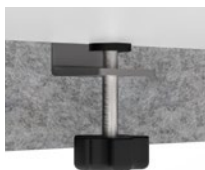

For the ultimate in personal space, choose the Mesa Wrap. This divider dampens sound and cocoons your workspace on three sides, giving you the quiet space you need to get the job done.

FEATURES

- **Protective:** Wraps around three sides of your workstation, providing maximum privacy and protection.
- **Quiet:** Acoustical properties allow for noise reduction in open office floor plans.
- **Customizable:** Multiple sizes allow for easy integration into your current workstation configuration.
- **A Safe Space™ Product:** The Mesa Wrap enables social distancing and is easy to disinfect between users.

SPECIFICATIONS

Colors

In Stock:

Iced Grey
IG

Charcoal
CH

Dimensions

Overall Height: 28"

Above Desk Height: 24"

Below Desk Height: 3"

(assuming 1" desk thickness)

Longest Length of Side: 23"

Divider Thickness: .75"

Compatibility: Clamps to desks .75" - 1.87"

Acoustics

.90 NRC rating

Part Numbers

WD-4828-__ (fits 48" W worksurface)

WD-6028-__ (fits 60" W worksurface)

WD-7228-__ (fits 72" W worksurface)*

Clamps to worksurface

WARRANTY

5 years