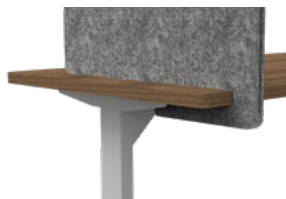

MESA SLIDE

DIVIDERS

PORTABLE WORKSPACE TRANSFORMATION.

Mesa dividers create privacy in any open environment. Easily install these partitions between workstations, adding distinctive design and a barrier of space to your office landscape.

Easily slides onto worksurface

To keep things quick and portable, look no further than Mesa Slide. Take privacy and protection with you, wherever you go.

FEATURES

- **Easy Install:** Simply slide the divider onto your desk surface to create privacy.
- **Portable:** Transfer your protective barrier by grabbing the slide and taking it with you to the cafeteria or a meeting.
- **Quiet:** Acoustical properties allow for noise reduction in open office floor plans.
- **Environment:** Made from 60% post-consumer recycled PE plastic water bottles, the 100% recyclable polyester fiber makes PET dividers the eco-friendly privacy solution.
- **A Safe Space™ Product:** The Mesa Slide enables social distancing and is easy to disinfect between users.

SPECIFICATIONS

Colors

In Stock:

Ash
ASH

Slate
SLATE

Dimensions

Overall Height: 27.18"

Above Desk Height: 24"

Overall Depth: 26.5"

Depth from Desk Edge: 24"

Divider Thickness: 1.12"

Compatibility: Designed for a 1.12" desk thickness (opening is 1.1")

Acoustics

.90 NRC rating

Part Numbers

SD-2424-_____