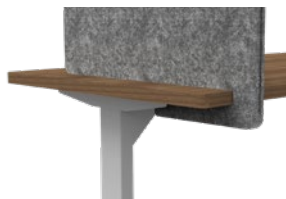

## PORTABLE WORKSPACE TRANSFORMATION.

Mesa dividers create privacy in any open environment. Easily install these partitions between workstations, adding distinctive design and a barrier of space to your office landscape.

Easily slides onto worksurface

To keep things quick and portable, look no further than Mesa Slide. Take privacy and protection with you, wherever you go.

---

### FEATURES

- **Easy Install:** Simply slide the divider onto your desk surface to create privacy.
- **Portable:** Transfer your protective barrier by grabbing the slide and taking it with you to the cafeteria or a meeting.
- **Quiet:** Acoustical properties allow for noise reduction in open office floor plans.
- **Environment:** Made from 60% post-consumer recycled PE plastic water bottles, the 100% recyclable polyester fiber makes PET dividers the eco-friendly privacy solution.
- **A Safe Space™ Product:** The Mesa Slide enables social distancing and is easy to disinfect between users.