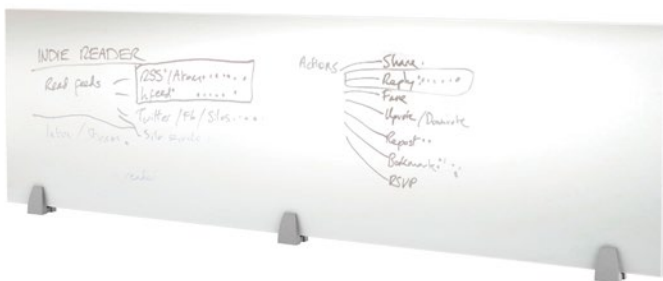

WHITE BOARD DIVIDERS

DIVIDERS

HAT
COLLECTIVE™
HUMAN ACTIVE TECHNOLOGY

TRANSFORM WORKSPACES INTO PERSONALIZED WORKSTATIONS.

Turn your dividers into a writable surface, ideal for making notes and sharing ideas.

FEATURES

- **Customizable:** Multiple sizes allow for easy integration into your current workstation configuration.
- **Flexible:** Choose from surface or beam mount options.
- **A Safe Space™ Product:** Prevent spread of contaminants with easy-to-sanitize surface.

SPECIFICATIONS

Finishes

Standard:

- White Board
- WB

Dimensions

White Board Thickness: .7"

Standard Heights: 12", 18", 24"

Standard Widths: 24", 30", 36", 42", 48", 54", 60", 66", 72"