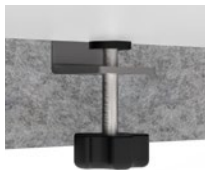

MESA PET WRAP

DIVIDERS

PRIVACY, WRAPPED UP.

Mesa dividers create privacy in any open environment. Easily install these partitions between workstations, adding distinctive design and a barrier of space to your office landscape.

Clamps to worksurface

For the ultimate in personal space, choose the Mesa Wrap. This divider dampens sound and cocoons your workspace on three sides, giving you the quiet space you need to get the job done.

FEATURES

- **Protective:** Wraps around three sides of your workstation, providing maximum privacy and protection.
- **Quiet:** Acoustical properties allow for noise reduction in open office floor plans.
- **Customizable:** Multiple sizes allow for easy integration into your current workstation configuration.
- **A Safe Space™ Product:** The Mesa Wrap enables social distancing and is easy to disinfect between users.

SPECIFICATIONS

Colors

	Iced Grey IG
	Charcoal CH

Part Numbers

WD-4828-IG	(fits 48" W worksurface)
WD-4828-CH	(fits 48" W worksurface)
WD-6028-IG	(fits 60" W worksurface)
WD-6028-CH	(fits 60" W worksurface)
WD-7228-IG	(fits 72" W worksurface)
WD-7228-CH	(fits 72" W worksurface)