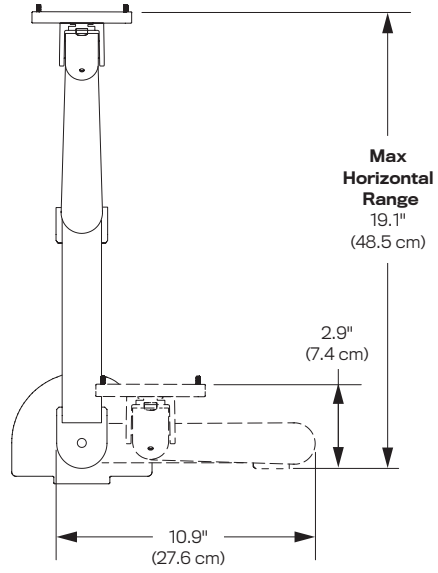

CAPABILITIES