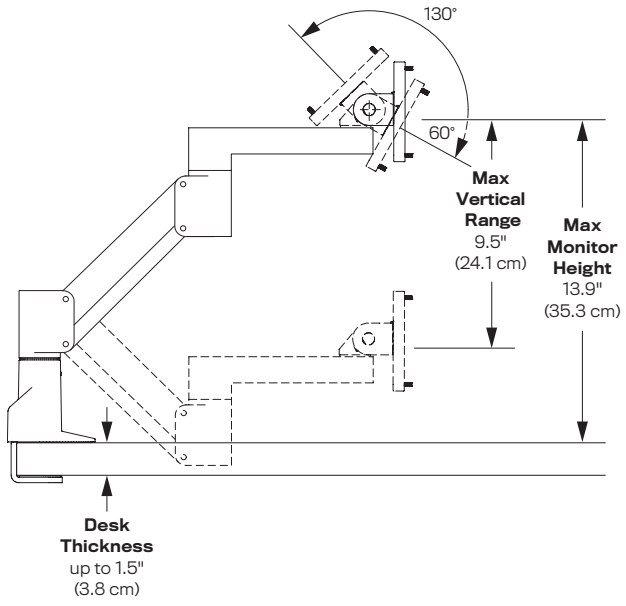

CAPABILITIES