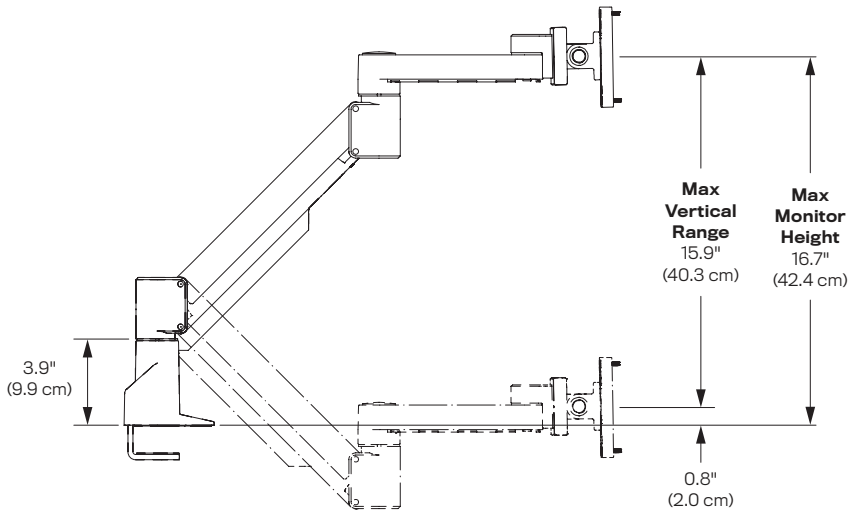

CAPABILITIES