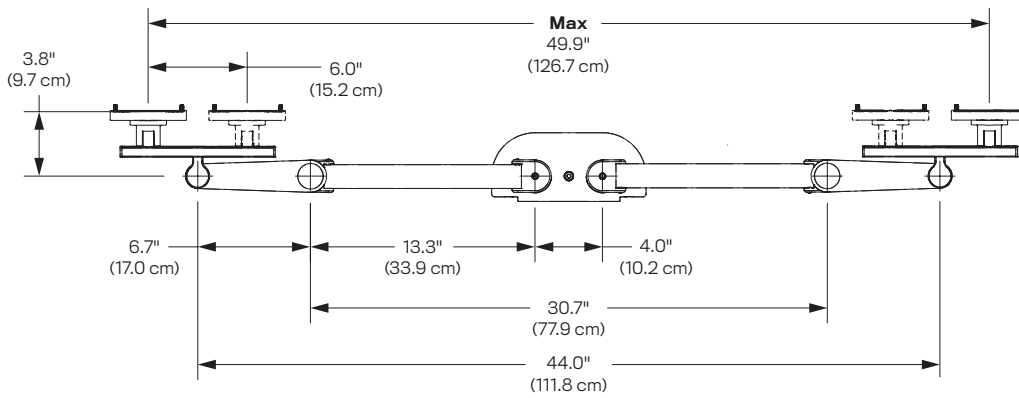

CAPABILITIES