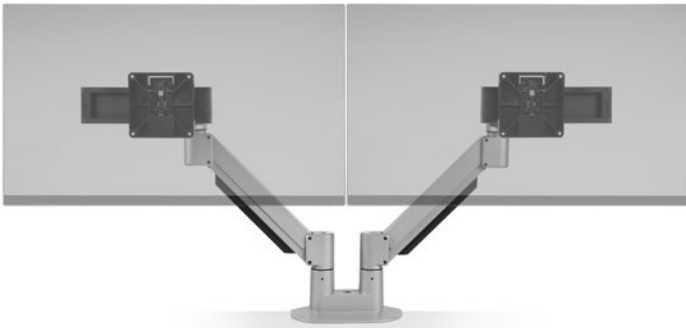

DUAL 7000

MONITOR ARMS

HAT
DESIGN WORKS™
HUMAN ACTIVE TECHNOLOGY

DOUBLE YOUR PRODUCTIVITY.

This articulating monitor mount enables you to reclaim your desktop while you work in greater ergonomic comfort. Suspend your monitor above your desk and take advantage of this arm's 360 degrees of rotation.

FEATURES

- **Quick-Install:** Top down mounting makes installation fast and easy.
- **Sliders:** Allows the user to fine tune monitor positioning and achieve their ideal viewing angle.
- **Responsive:** One-touch monitor adjustment.
- **Flexible:** Easily rotate monitor for portrait or landscape viewing.
- **Compatible:** VESA-monitor compatible – 75mm & 100mm VESA adapters included.

SPECIFICATIONS

Finishes

- Flat White
248
- Silver
124
- Vista Black
104

Dimensions

Screen Size: Up to 32"
Height Adjustment: 16"
Extension Range: 23.4"
Max Monitor Height: 16.7"
Weight Capacity: 3 – 22 lbs. per monitor
Mount: Desk Edge, Grommet

Optional snap on charging cap puts power at your fingertips

WARRANTY

10 Years

CAPABILITIES

Desk Edge

Grommet