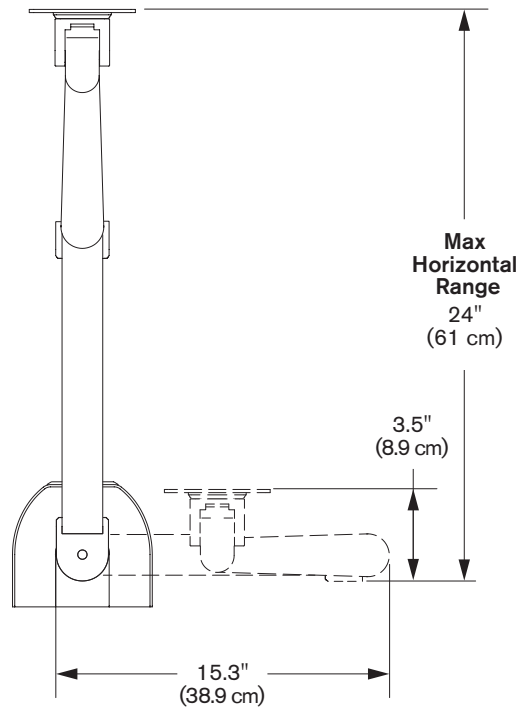

CAPABILITIES