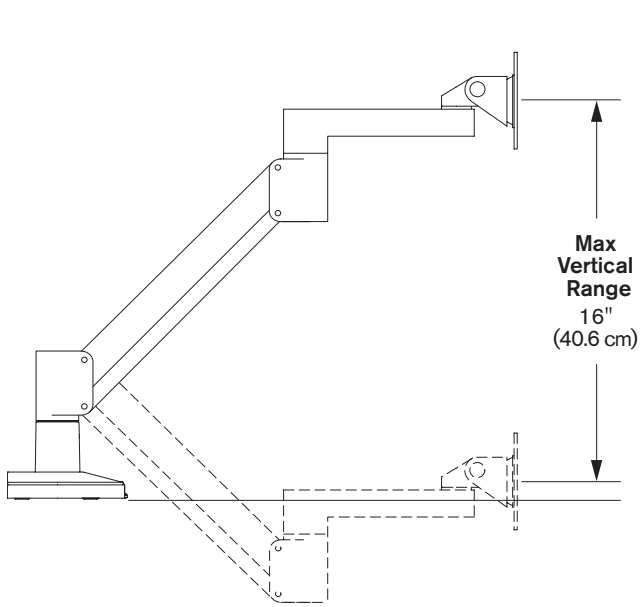

CAPABILITIES