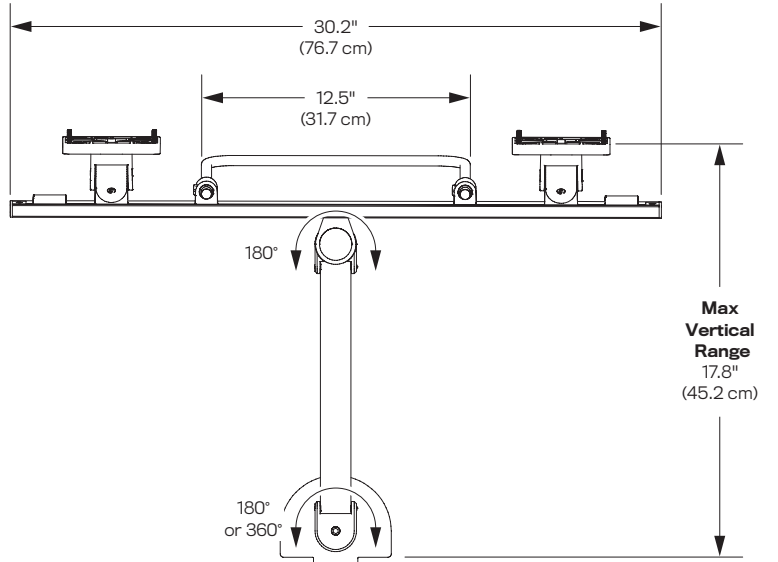

Save desk space by mounting two monitors side-by-side on one single mount.

FEATURES

- **Space-Saving:** Mount dual monitors off a single arm to save valuable space.
- **Responsive:** Handle allows for movement of dual monitors in tandem for quick, easy repositioning.
- **Flexible:** Independent monitor movement: pivot, rotate, pan and tilt each monitor individually.
- **Quick:** Fast installation provided by top down clamp mount and quick-install tilter.
- **Compatible:** VESA-monitor compatible – 75mm & 100mm VESA adapters included.

SPECIFICATIONS

Finishes

- Flat White
248
- Vista Black
104

Dimensions

Screen Size: Up to 68.6 cm
Height Adjustment: 39.4 cm
Extension Range: 45.2 cm
Max Monitor Height: 44.1 cm
Rotation: 180° or 360° at base
Weight Capacity: 2.7 - 6.4 kg per monitor
Mount: Top Down Mount
(C-Clamp, Grommet)
Compatibility: Up to 3.8 cm desk thickness

Part Numbers

7000-1-8537H-__

Integrated cable management provides a clutter free space

Instantly adjust dual monitors with crossbar

WARRANTY

10 Years

CAPABILITIES

C-Clamp