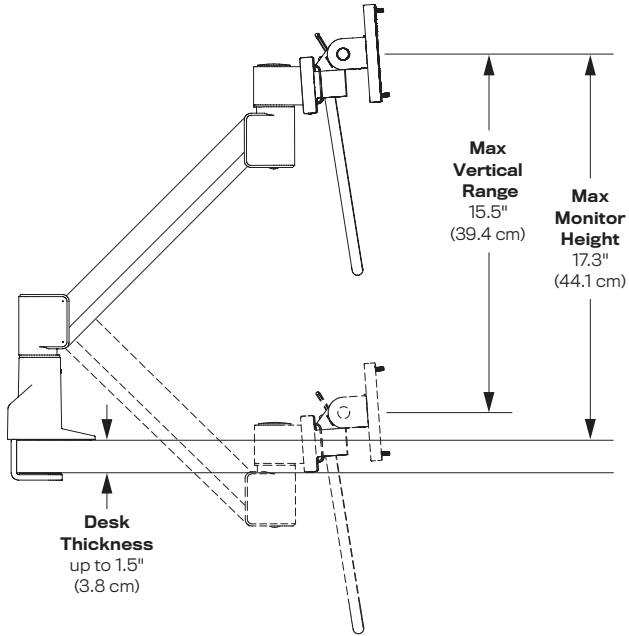

Save desk space by mounting two monitors side-by-side on one single mount.

FEATURES

- **Space-Saving:** Mount dual monitors off a single arm to save valuable space.
- **Responsive:** Handle allows for movement of dual monitors in tandem for quick, easy repositioning.
- **Flexible:** Independent monitor movement: pivot, rotate, pan and tilt each monitor individually.
- **Quick:** Fast installation provided by top down clamp mount and quick-install tilter.
- **Compatible:** VESA-monitor compatible – 75mm & 100mm VESA adapters included.

SPECIFICATIONS

Finishes

- Flat White
248
- Vista Black
104

Dimensions

Screen Size: Up to 68.6 cm
Height Adjustment: 39.4 cm
Extension Range: 45.2 cm
Max Monitor Height: 44.1 cm
Rotation: 180° or 360° at base
Weight Capacity: 2.7 - 6.4 kg per monitor
Mount: Top Down Mount
(C-Clamp, Grommet)
Compatibility: Up to 3.8 cm desk thickness

Part Numbers

7000-1-8537H-__

Integrated cable management provides a clutter free space

Instantly adjust dual monitors with crossbar

WARRANTY

10 Years

CAPABILITIES

C-Clamp