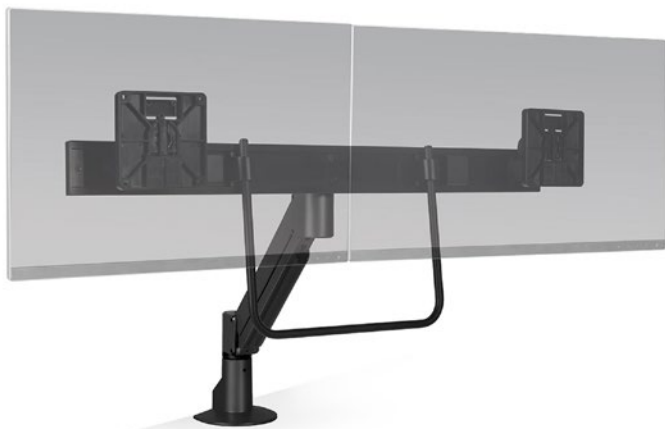

7000 DUAL CROSSBAR

MONITOR ARMS

HAT
COLLECTIVE™
HUMAN ACTIVE TECHNOLOGY

SUPERIOR ERGONOMICS. BAR NONE.

7000 Dual Crossbar combines ergonomics and ease of use into one streamlines, functional monitor arm. The Dual Crossbar promotes a healthier posture and effortless movement of dual monitors. Experience increase performance and productivity with the convenience of the 7000 Dual Crossbar.

Save desk space by mounting two monitors side-by-side on one single mount.

FEATURES

- **Space-Saving:** Mount dual monitors off a single arm to save valuable space.
- **Responsive:** Handle allows for movement of dual monitors in tandem for quick, easy repositioning.
- **Flexible:** Independent monitor movement: pivot, rotate, pan and tilt each monitor individually.
- **Quick:** Fast installation provided by top down clamp mount and quick-install tilter.
- **Compatible:** VESA-monitor compatible – 75mm & 100mm VESA adapters included.

SPECIFICATIONS

Finishes

- Flat White
248
- Vista Black
104

Dimensions

Screen Size: Up to 68.6 cm
Height Adjustment: 39.4 cm
Extension Range: 45.2 cm
Max Monitor Height: 44.1 cm
Rotation: 180° or 360° at base
Weight Capacity: 2.7 - 6.4 kg per monitor
Mount: Top Down Mount
(C-Clamp, Grommet)
Compatibility: Up to 3.8 cm desk thickness

Part Numbers

7000-1-8537H-__

Integrated cable management provides a clutter free space

Instantly adjust dual monitors with crossbar

WARRANTY

10 Years

CAPABILITIES

C-Clamp