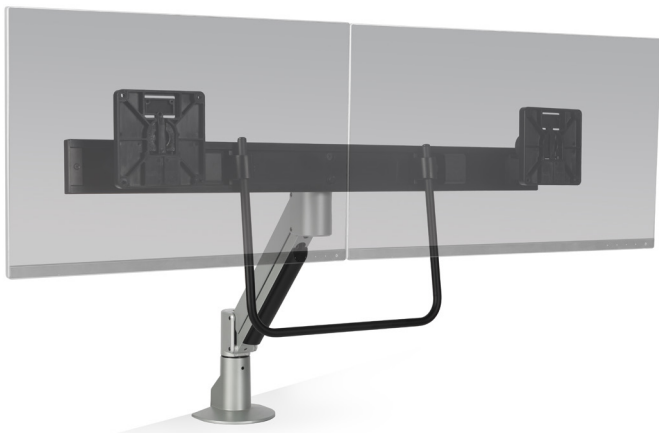

## SUPERIOR ERGONOMICS. BAR NONE.

7000 Dual Crossbar combines ergonomics and ease of use into one streamlined, functional monitor arm. The Dual Crossbar promotes a healthier posture and effortless movement of dual monitors. Experience increase performance and productivity with the convenience of the 7000 Dual Crossbar.

Save desk space by mounting two monitors side-by-side on one single mount.

### FEATURES

- **Space-Saving:** Mount dual monitors off a single arm to save valuable space.
- **Responsive:** Handle allows for movement of dual monitors in tandem for quick, easy repositioning.
- **Flexible:** Independent monitor movement: pivot, rotate, pan and tilt each monitor individually.
- **Quick:** Fast installation provided by top down clamp mount and quick-install tilter.

#### Dimensions

Screen Size: Up to 68.5 cm  
Height Adjustment: 39.3 cm  
Extension Range: 45.2 cm  
Weight Capacity:  
2.7 – 6.3 kg per monitor  
Mount: Top down mount (Desk Edge,  
Grommet)  
Compatibility:  
Up to 3.8 cm desk thickness