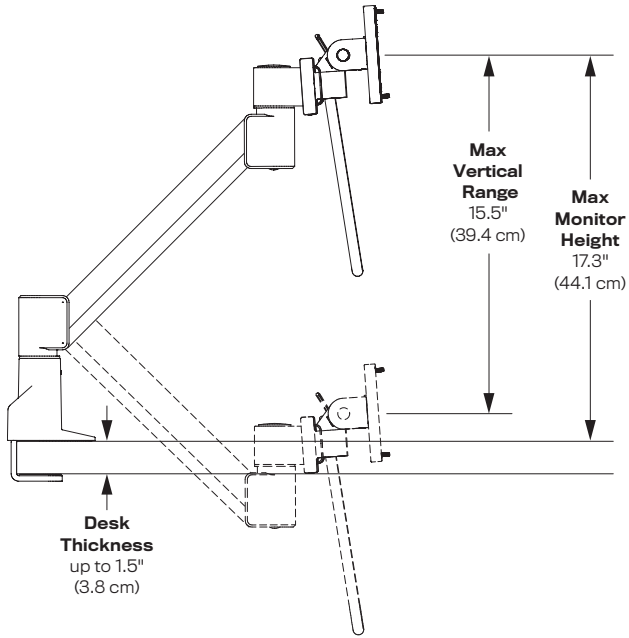

7000 DUAL CROSSBAR