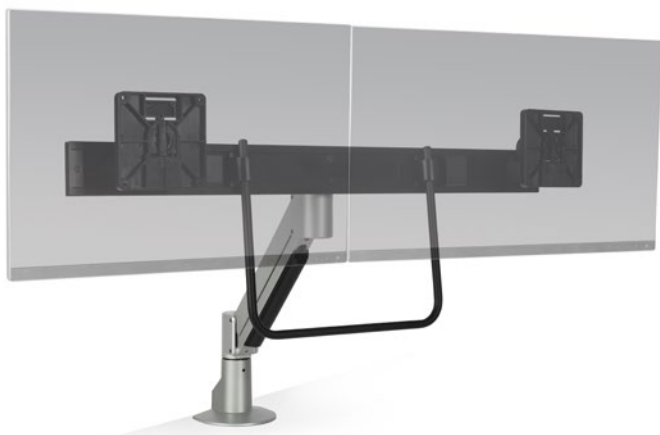

7000 DUAL CROSSBAR

MONITOR ARMS

HAT
COLLECTIVE™
HUMAN ACTIVE TECHNOLOGY

SUPERIOR ERGONOMICS. BAR NONE.

7000 Dual Crossbar combines ergonomics and ease of use into one streamlines, functional monitor arm. The Dual Crossbar promotes a healthier posture and effortless movement of dual monitors. Experience increase performance and productivity with the convenience of the 7000 Dual Crossbar.

Save desk space by mounting two monitors side-by-side on one single mount.

FEATURES

- **Space-Saving:** Mount dual monitors off a single arm to save valuable space.
- **Responsive:** Handle allows for movement of dual monitors in tandem for quick, easy repositioning.
- **Flexible:** Independent monitor movement: pivot, rotate, pan and tilt each monitor individually.
- **Quick:** Fast installation provided by top down clamp mount and quick-install tilter.
- **Compatible:** VESA-monitor compatible – 75mm & 100mm VESA adapter(s) included.

SPECIFICATIONS

Finishes

- Flat White
248
- Silver
124
- Vista Black
104

Dimensions

Screen Size: Up to 27"
Height Adjustment: 15.5"
Extension Range: 17.8"
Rotation: 180° or 360° at base
Weight Capacity: 6 – 14 lbs. per monitor
Mount: C-Clamp, Grommet
Compatibility: Up to 1.5" desk thickness

Part Numbers

7000-1-8537H-__

Mount Conversion Kits

8524-FM-CK: Flexmount Conversion Kit
8524-TM-CK: Thru-Desk Conversion Kit

Integrated cable management provides a clutter free space

Instantly adjust dual monitors with bar