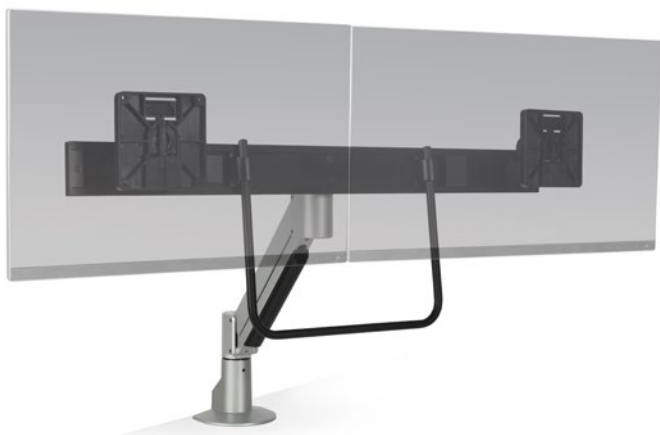

7000 DUAL CROSSBAR

MONITOR ARMS

HAT
COLLECTIVE™
HUMAN ACTIVE TECHNOLOGY

SUPERIOR ERGONOMICS. BAR NONE.

7000 Dual Crossbar combines ergonomics and ease of use into one streamlines, functional monitor arm. The Dual Crossbar promotes a healthier posture and effortless movement of dual monitors. Experience increase performance and productivity with the convenience of the 7000 Dual Crossbar.

Save desk space by mounting two monitors side-by-side on one single mount.

FEATURES

- **Space-Saving:** Mount dual monitors off a single arm to save valuable space.
- **Responsive:** Handle allows for movement of dual monitors in tandem for quick, easy repositioning.
- **Flexible:** Independent monitor movement: pivot, rotate, pan and tilt each monitor individually.
- **Quick:** Fast installation provided by top down clamp mount and quick-install tilter.
- **Compatible:** VESA-monitor compatible – 75mm & 100mm VESA adapter(s) included.

SPECIFICATIONS

Finishes

- Flat White
248
- Silver
124
- Vista Black
104

Dimensions

Screen Size: Up to 27"
Height Adjustment: 15.5"
Extension Range: 17.8"
Rotation: 180° or 360° at base
Weight Capacity: 6 – 14 lbs. per monitor
Mount: C-Clamp, Grommet
Compatibility: Up to 1.5" desk thickness

Part Numbers

7000-1-8537H-___

Mount Conversion Kits

8524-FM-CK: Flexmount Conversion Kit
8524-TM-CK: Thru-Desk Conversion Kit

Integrated cable management provides a clutter free space

Instantly adjust dual monitors with bar