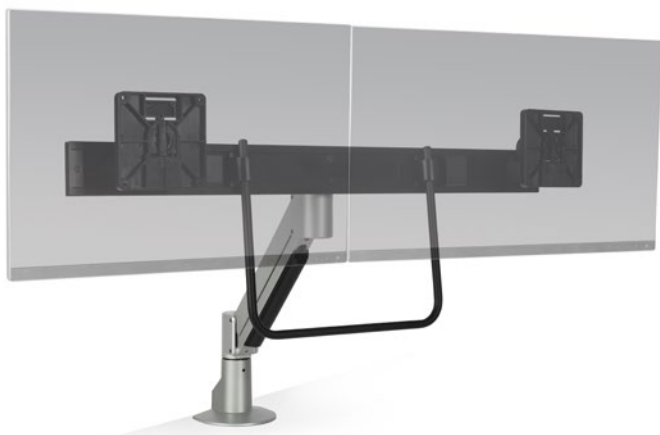

7000 DUAL CROSSBAR

MONITOR ARMS

SUPERIOR ERGONOMICS. BAR NONE.

7000 Dual Crossbar combines ergonomics and ease of use into one streamlined, functional monitor arm. The Dual Crossbar promotes a healthier posture and effortless movement of dual monitors. Experience increase performance and productivity with the convenience of the 7000 Dual Crossbar.

Save desk space by mounting two monitors side-by-side on one single mount.

FEATURES

- **Space-Saving:** Mount dual monitors off a single arm to save valuable space.
- **Responsive:** Handle allows for movement of dual monitors in tandem for quick, easy repositioning.
- **Flexible:** Independent monitor movement: pivot, rotate, pan and tilt each monitor individually.
- **Quick:** Fast installation provided by top down clamp mount and quick-install tilter.

SPECIFICATIONS

Finishes

- Flat White
248
- Silver
124
- Vista Black
104

Dimensions

Screen Size: Up to 27"
Height Adjustment: 15.5"
Extension Range: 17.8"
Weight Capacity: 6 - 14 lbs. per monitor
Mount: Desk Edge, Grommet

Part Numbers

7000-1-8537H-__

Integrated cable management provides a clutter free space

Instantly adjust dual monitors with bar

WARRANTY

10 years