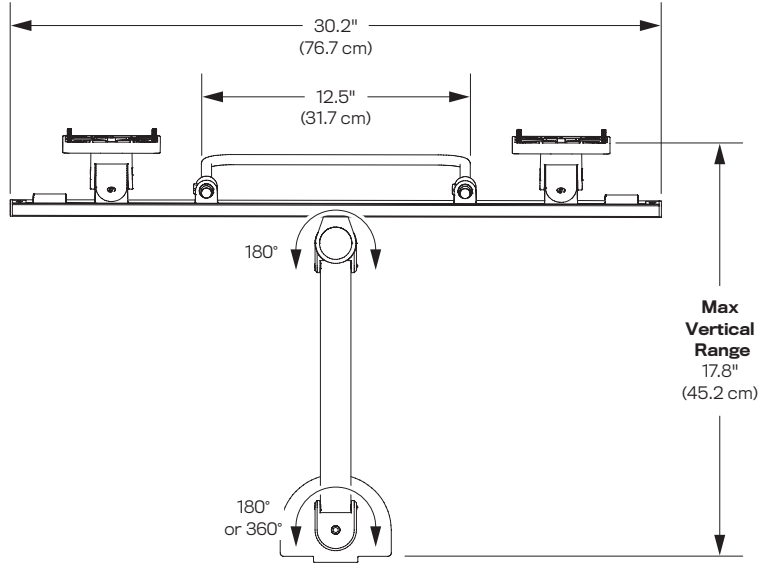

7000 DUAL CROSSBAR