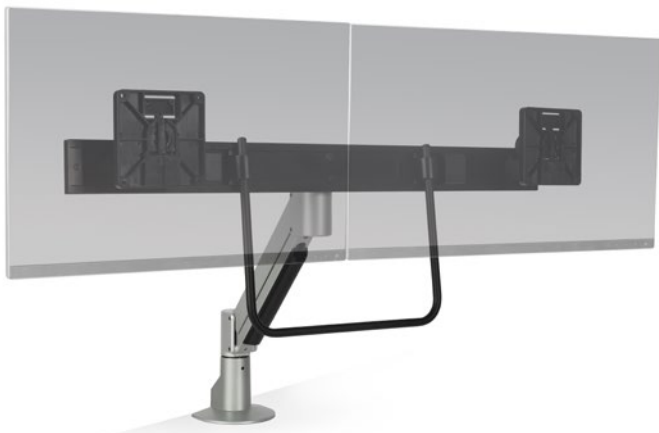

7000 DUAL CROSSBAR

MONITOR ARMS

SUPERIOR ERGONOMICS. BAR NONE.

7000 Dual Crossbar combines ergonomics and ease of use into one streamlined, functional monitor arm. The Dual Crossbar promotes a healthier posture and effortless movement of dual monitors. Experience increase performance and productivity with the convenience of the 7000 Dual Crossbar.

Save desk space by mounting two monitors side-by-side on one single mount.

FEATURES

- **Space-Saving:** Mount dual monitors off a single arm to save valuable space.
- **Responsive:** Handle allows for movement of dual monitors in tandem for quick, easy repositioning.
- **Flexible:** Independent monitor movement: pivot, rotate, pan and tilt each monitor individually.
- **Quick:** Fast installation provided by top down clamp mount and quick-install tilter.

SPECIFICATIONS

Finishes

- Flat White
248
- Silver
124
- Vista Black
104

Dimensions

Screen Size: Up to 32"
Extension Range: 17.8"
Weight Capacity: 6 - 14 lbs. per monitor
Mount: Desk Edge, Grommet

Part Numbers

7000-1-8537H-__

Integrated cable management provides a clutter free space

Instantly adjust dual monitors with bar

WARRANTY

10 years