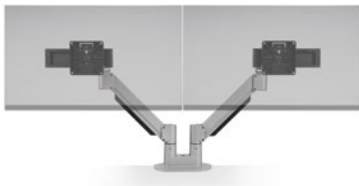

7000 SERIES

MONITOR ARMS

HAT
COLLECTIVE™
HUMAN ACTIVE TECHNOLOGY

WORK IN GREATER COMFORT.

This articulating monitor mount enables you to reclaim your desktop while you work in greater ergonomic comfort. Suspend your monitor above your desk and take advantage of this arm's 360 degrees of rotation. Need to mount two screens? 7000 Dual, our productivity-enhancing dual monitor mount, allows you to effortlessly reposition both monitors with just one hand.

7000 Dual includes sliders for fine tune adjustments

Instantly raise and lower the monitor with one hand

Space-saving design

Additional mounting kits for increased flexibility

FEATURES

- **Space-Saving:** Folds to occupy only 3" of space.
- **Responsive:** One-touch monitor adjustment.
- **Flexible:** Easily rotate monitor for portrait or landscape viewing.
- **Compatible:** VESA-monitor compatible – 75mm & 100mm VESA adapter(s) included.

Screen Size:
Any size within weight capacity
Height Adjustment: 16"
Max Monitor Height: 17"
Extension Range: 23.4"
Rotation: 180° or 360° at base
Weight Capacity: 2-28 lbs.
Mount: C-Clamp, Grommet
Compatibility: Up to 1.5" desk thickness

7000 Single Part Numbers

7000-500-___

Flat Monitor: 3 - 10lbs. monitor
Curved Monitor: Up to 10 lbs.

7000-800-___

Flat Monitor: 10 - 22 lbs. monitor
Curved Monitor: Up to 22 lbs.

7000 Dual

Screen Size:
Any size within weight capacity
Height Adjustment: 16"
Max Monitor Height: 19.8"
Extension Range: 23.4"
Rotation: 180° or 360° at base
Weight Capacity: 2 - 25 lbs. per monitor
Mount: C-Clamp, Grommet
Compatibility: Up to 1.5" desk thickness