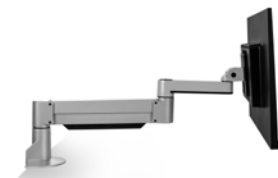

7000 SERIES

MONITOR ARMS

HAT
COLLECTIVE™
HUMAN ACTIVE TECHNOLOGY

WORK IN GREATER COMFORT.

This articulating monitor mount enables you to reclaim your desktop while you work in greater ergonomic comfort. Suspend your monitor above your desk and take advantage of this arm's 360 degrees of rotation. Need to mount two screens? 7000 Dual, our productivity-enhancing dual monitor mount, allows you to effortlessly reposition both monitors with just one hand.

7000 Dual includes sliders for fine tune adjustments

Instantly raise and lower the monitor with one hand

Space-saving design

Additional mounting kits for increased flexibility

FEATURES

- **Space-Saving:** Folds to occupy only 3" of space.
- **Responsive:** One-touch monitor adjustment.
- **Flexible:** Easily rotate monitor for portrait or landscape viewing.
- **Compatible:** VESA-monitor compatible – 75mm & 100mm VESA adapter(s) included.

Screen Size:
Any size within weight capacity
Height Adjustment: 16"
Max Monitor Height: 17"
Extension Range: 23.4"
Rotation: 180° or 360° at base
Weight Capacity: 2-28 lbs.
Mount: C-Clamp, Grommet
Compatibility: Up to 1.5" desk thickness