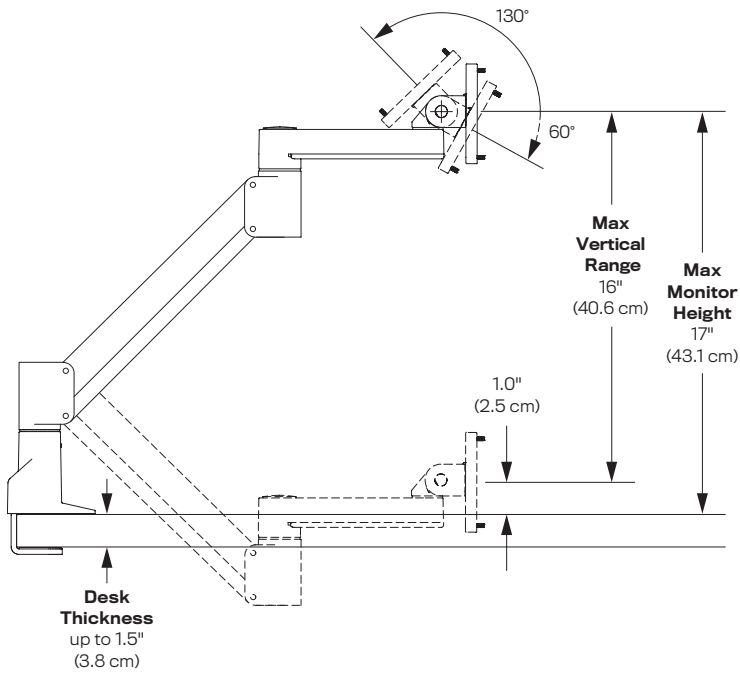

SPECIFICATIONS

Finishes

	Flat White 248
	Silver 124
	Vista Black 104

Dimensions

Screen Size: Up to 32"
 Height Adjustment: 16"
 Extension Range: 23.4"
 Max Monitor Height: 17"
 Weight Capacity: 2 - 31 lbs.
 Mount: Desk Edge, Grommet
 Compatibility: Up to 1.5" desk thickness

Part Numbers

7000-500-___ (2 - 13 lbs. monitor)
 7000-800-___ (7.5 - 25 lbs. monitor)
 7000-1000-___ (12 - 31 lbs. monitor)

WARRANTY

10 Years

Instantly raise and lower the monitor with one hand

Space-saving design

CAPABILITIES

Desk Edge

Grommet