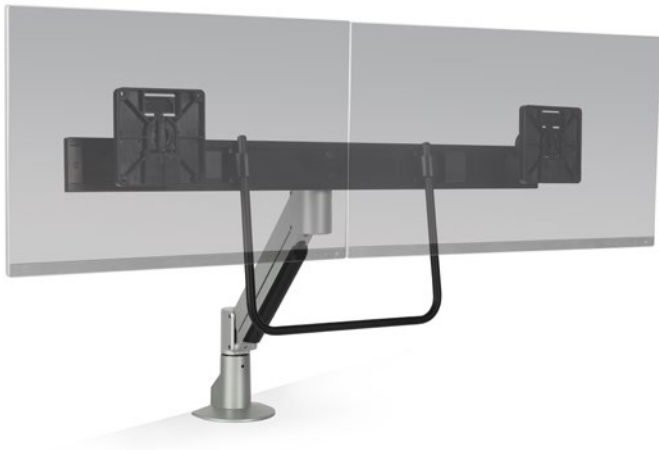

# 7000 DUAL CROSSBAR

MONITOR ARMS

HAT  
DESIGN WORKS™  
HUMAN ACTIVE TECHNOLOGY

# SUPERIOR ERGONOMICS. BAR NONE.

7000 Dual Crossbar combines ergonomics and ease of use into one streamlines, functional monitor arm. The Dual Crossbar promotes a healthier posture and effortless movement of dual monitors. Experience increase performance and productivity with the convenience of the 7000 Dual Crossbar.

Save desk space by mounting two monitors side-by-side on one single mount.

## FEATURES

- **Space-Saving:** Mount dual monitors off a single arm to save valuable space.
- **Responsive:** Handle allows for movement of dual monitors in tandem for quick, easy repositioning.
- **Flexible:** Independent monitor movement: pivot, rotate, pan and tilt each monitor individually.
- **Quick:** Fast installation provided by top down clamp mount and quick-install tilter.