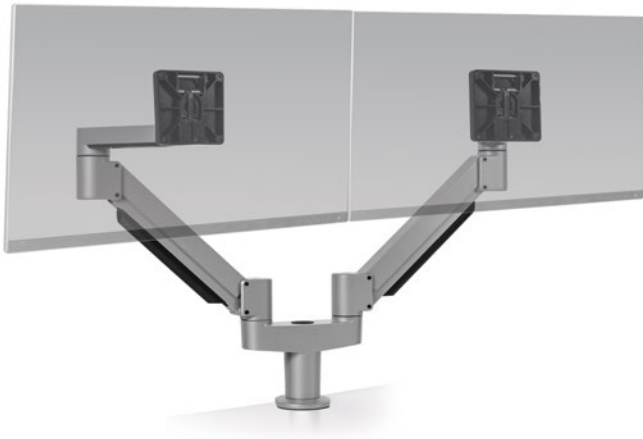

# WORK IN GREATER COMFORT.

This articulating monitor mount enables you to reclaim your desktop while you work in greater ergonomic comfort. Suspend your monitor above your desk and take advantage of this arm's 360 degrees of rotation.

## FEATURES

- **Space-Saving:** Folds to occupy only 3" of space.
- **Responsive:** One-touch monitor adjustment.
- **Flexible:** Easily rotate monitor for portrait or landscape viewing.
- **Compatible:** VESA-monitor compatible – 75mm & 100mm VESA adapters included.

### Dimensions

Screen Size: Up to 32"  
Height Adjustment: 16"  
Extension Range: 23.4"  
Max Monitor Height: 18.7"  
Weight Capacity: 2 – 25 lbs. per monitor  
Mount: Configurable for Desk Edge,  
Thru-Desk, Grommet, Side Bolt