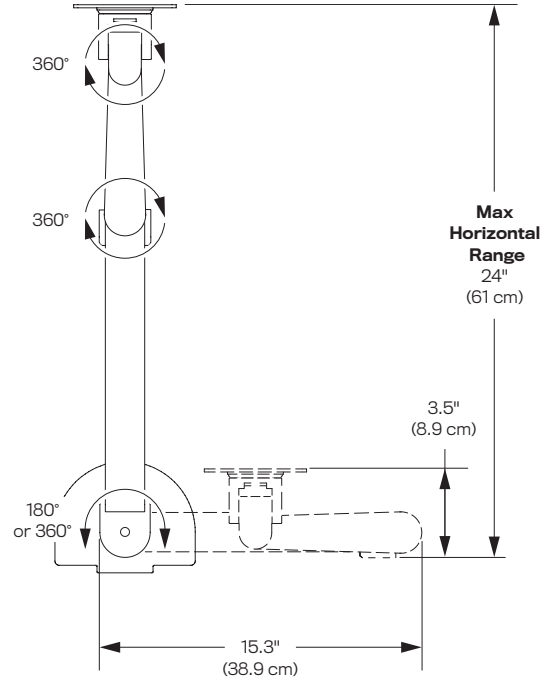

SPECIFICATIONS

Finishes

-  Flat White
248
-  Vista Black
104

Screen Size: Any size within weight capacity
Height Adjustment: 40.6 cm
Max Monitor Height: 43.1 cm
Extension Range: 61 cm
Rotation: 180° or 360° at base
Weight Capacity: 5.9 - 12.7 kg
Mount: To Down Mount
(C-Clamp, Grommet)
Compatibility: Up to 3.8 cm desk thickness

Part Numbers

7000-1000-HD-__ _

WARRANTY

10 Years

CAPABILITIES

C-Clamp

Grommet