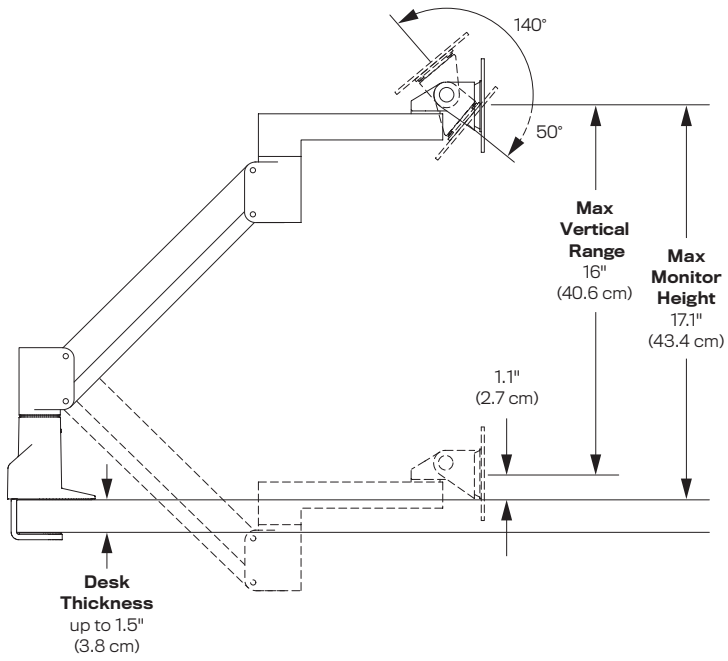

CAPABILITIES