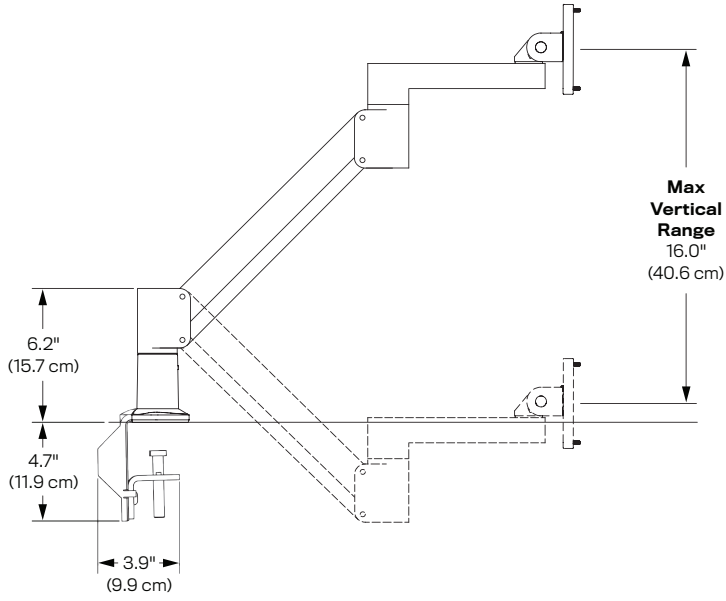

FEATURES

- **Responsive:** One-touch monitor adjustment.
- **Space-Saving:** Slim profile design folds up flat to occupy just 3" of space.
- **Adaptable:** Includes our FLEXmount, offering six different reconfigurable mounting solutions in one kit.
- **Cable Management:** Integrated cable management system hides cables and keeps your worksurface free of clutter.
- **Compatible:** VESA-monitor compatible – 100mm quick-release VESA adapter included.

SPECIFICATIONS

Finishes

	Vista Black 104
---	--------------------

Dimensions

Screen Size: Up to 32"
 Height Adjustment: 16"
 Extension Range: 23.4"
 Monitor Pivot: Landscape to Portrait
 Weight Capacity: 5 - 17 lbs
 Rotation: 360° at three joints
 Tilt: Up to 190° / Pan: 180°
 Mount: Desk Edge, Thru-Desk,
 Grommet, Wall Reverse Wall, Side Bolt

Part Numbers

7FLEX-ETCN-104
 7FLEX-ETUS-104 (TAA Compliant version)

WARRANTY

10 Years

CAPABILITIES

Desk Edge

Thru-Desk

Grommet

Wall

Reverse Wall

Side Bolt