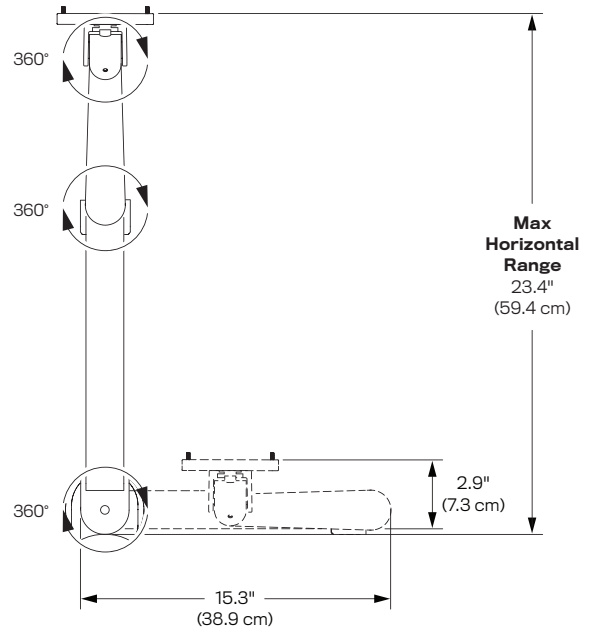

FEATURES

- **Responsive:** One-touch monitor adjustment.
- **Space-Saving:** Slim profile design folds up flat to occupy just 3" of space.
- **Adaptable:** Includes our FLEXmount, offering six different reconfigurable mounting solutions in one kit.
- **Cable Management:** Integrated cable management system hides cables and keeps your worksurface free of clutter.
- **Compatible:** VESA-monitor compatible – 100mm quick-release VESA adapter included.

SPECIFICATIONS

Finishes

	Vista Black 104
---	--------------------

Dimensions

Screen Size: Up to 32"
 Height Adjustment: 16"
 Extension Range: 23.4"
 Monitor Pivot: Landscape to Portrait
 Weight Capacity: 5 - 17 lbs
 Rotation: 360° at three joints
 Tilt: Up to 190° / Pan: 180°
 Mount: Desk Edge, Thru-Desk,
 Grommet, Wall Reverse Wall, Side Bolt

Part Numbers

7FLEX-ETCN-104
 7FLEX-ETUS-104 (TAA Compliant version)

WARRANTY

10 Years

CAPABILITIES

Desk Edge

Thru-Desk

Grommet

Wall

Reverse Wall

Side Bolt