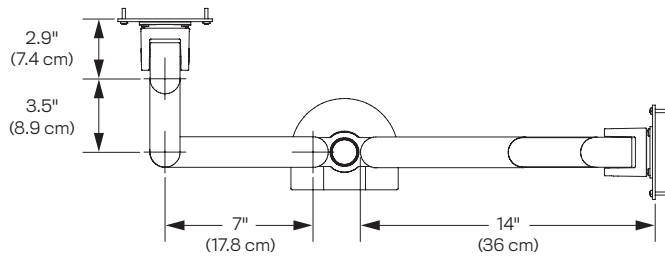

CAPABILITIES