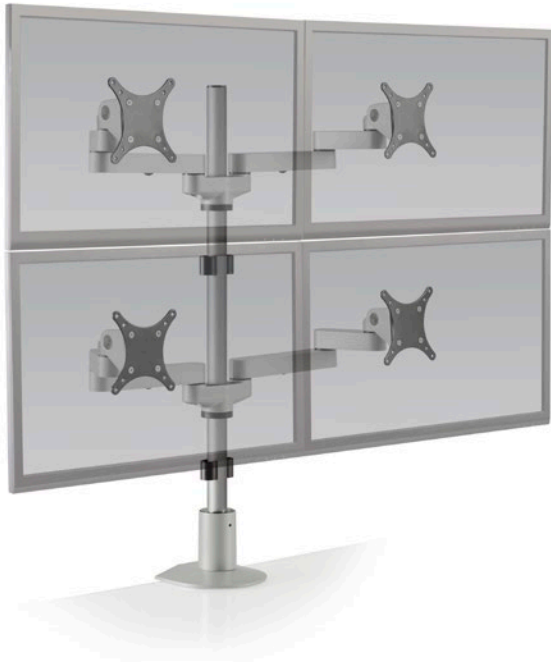

9120-D

MONITOR ARMS

HAT
DESIGN WORKS™
HUMAN ACTIVE TECHNOLOGY

SPACE-SAVING ERGONOMIC COMFORT.

Easily mount two monitors side by side with the space-saving 9120 quad monitor mount. The articulating monitor arms allows users to position each monitor independently of the other, and quickly adjust, pivot, and place as needs change. The included 28" pole mount enables users to set the height at any desired position.

FEATURES

- **Adjustable:** Friction control system provides smooth adjustment while adjusting the position of the dual monitor arms.
- **Flexible:** Monitor mount includes FLEXmount with six mounting options in one kit.
- **Compatible:** VESA-monitor compatible – 75mm & 100mm VESA adapters included.

SPECIFICATIONS

Finishes

	Silver 124
	Vista Black 104

Dimensions

Screen Size: Up to 24"
 Height Adjustment: Adjusts anywhere along pole
 Extension Range: 14"
 Weight Capacity: Up to 20 lbs. per monitor
 Mount: Desk Edge, Thru-Desk, Grommet, Wall, Reverse Wall, Side Bolt

CAPABILITIES

Desk Edge

Thru-Desk

Grommet

Wall

Reverse Wall

Side Bolt