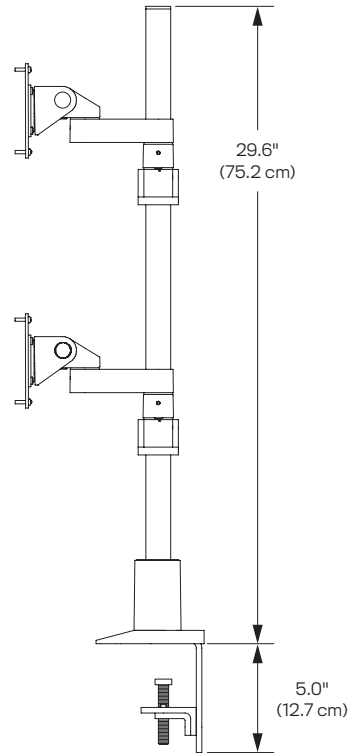

9120-D

MONITOR ARMS

HAT
DESIGN WORKS™
HUMAN ACTIVE TECHNOLOGY

SPACE-SAVING ERGONOMIC COMFORT.

Easily mount two monitors side by side with the space-saving 9120 quad monitor mount. The articulating monitor arms allows users to position each monitor independently of the other, and quickly adjust, pivot, and place as needs change. The included 28" pole mount enables users to set the height at any desired position.

SPECIFICATIONS

Finishes

	Silver 124
	Vista Black 104

Dimensions

Screen Size: Up to 24"
 Height Adjustment: Adjusts anywhere along pole
 Extension Range: 14"
 Weight Capacity: Up to 20 lbs. per monitor
 Mount: Desk Edge, Thru-Desk, Grommet, Wall, Reverse Wall, Side Bolt

Part Numbers

9120-D-28-FM-__

WARRANTY

10 Years

Integrated cable management

Space-saving design

HAT
DESIGN WORKS™
 HUMAN ACTIVE TECHNOLOGY

800 524 2744 hatdw.com

CAPABILITIES

Desk Edge

Thru-Desk

Grommet

Wall

Reverse Wall

Side Bolt