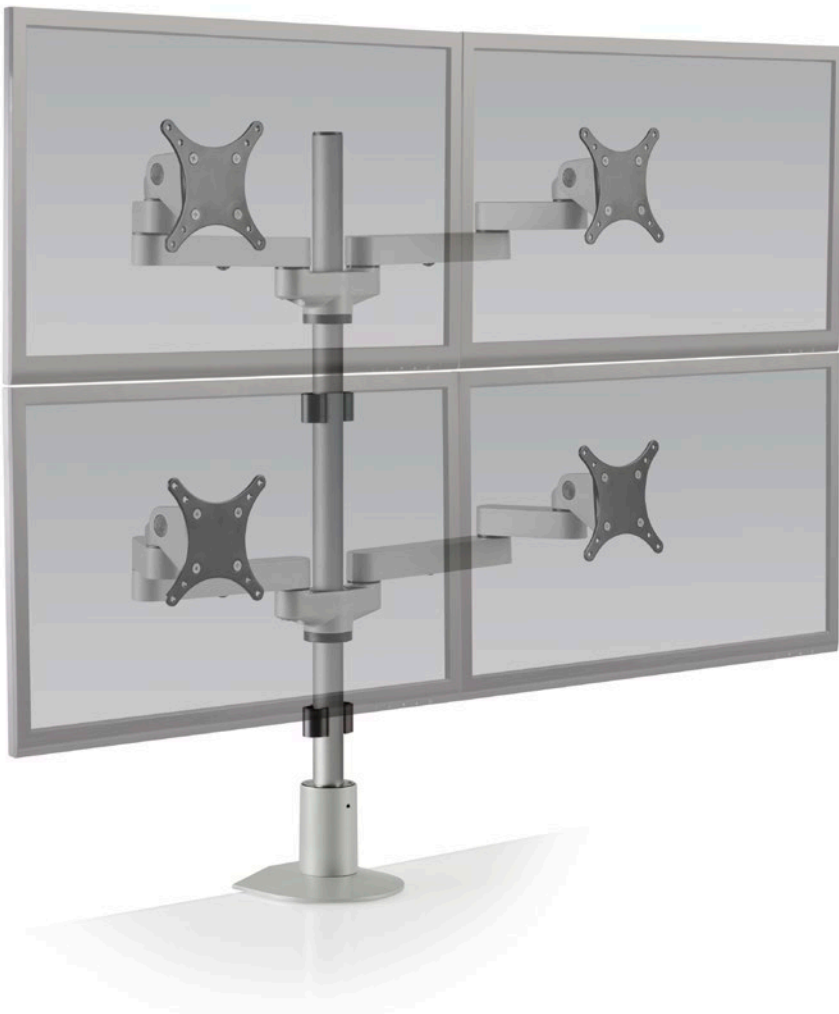

9120-D

MONITOR ARMS

HAT
DESIGN WORKS™
HUMAN ACTIVE TECHNOLOGY

SPACE-SAVING ERGONOMIC COMFORT.

Easily mount two monitors side by side with the space-saving 9120 quad monitor mount. The articulating monitor arms allows users to position each monitor independently of the other, and quickly adjust, pivot, and place as needs change. The included 28" pole mount enables users to set the height at any desired position.

FEATURES

- **Adjustable:** Friction control system provides smooth adjustment while adjusting the position of the dual monitor arms.
- **Flexible:** Monitor mount includes FLEXmount with six mounting options in one kit.
- **Compatible:** VESA-monitor compatible – 75mm & 100mm VESA adapters included.

SPECIFICATIONS

Finishes

	Silver 124
	Vista Black 104

Dimensions

Screen Size: Up to 24"
 Height Adjustment: Adjusts anywhere along pole
 Extension Range: 14"
 Weight Capacity: Up to 20 lbs. per monitor
 Mount: Desk Edge, Thru-Desk, Grommet, Wall, Reverse Wall, Side Bolt

CAPABILITIES

Desk Edge

Thru-Desk

Grommet

Wall

Reverse Wall

Side Bolt