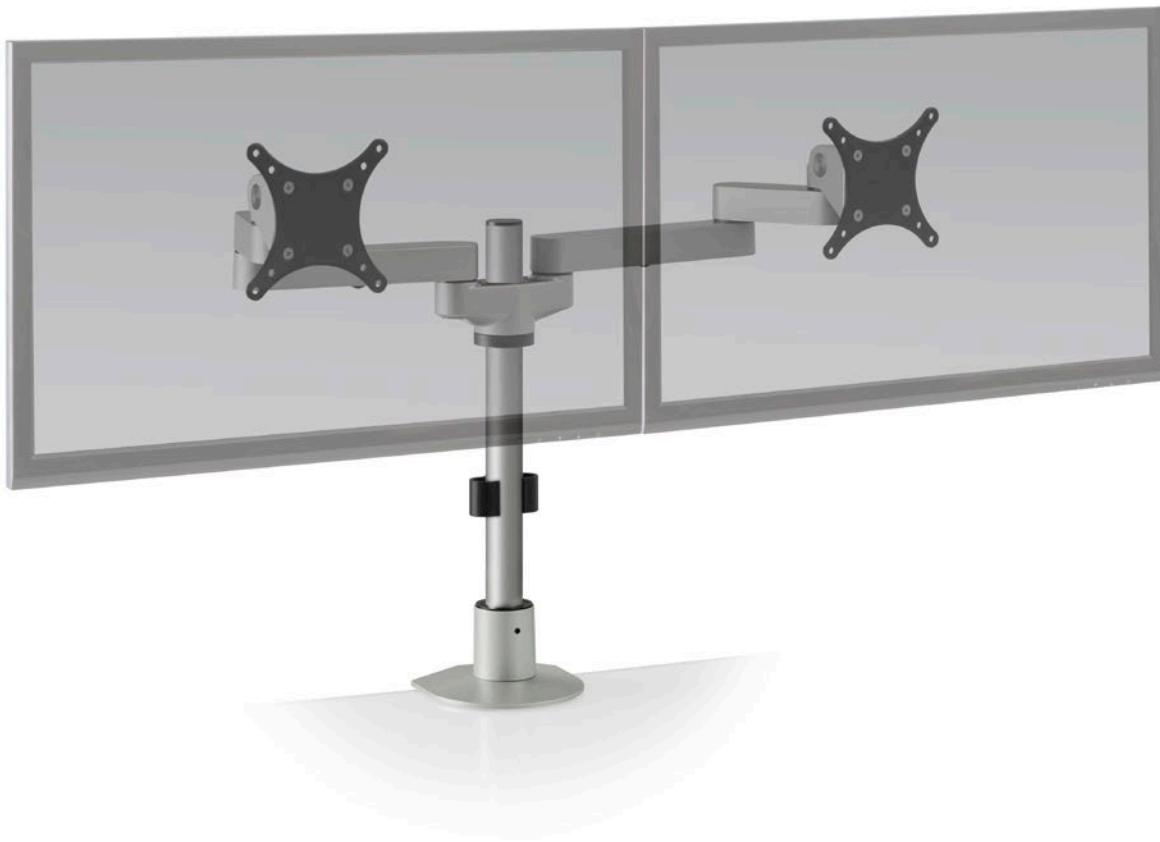

9124

MONITOR ARMS

HAT
DESIGN WORKS™
HUMAN ACTIVE TECHNOLOGY

SPACE-SAVING ERGONOMIC COMFORT.

The stylish, space-saving 9124 dual monitor pole mount is the latest in our EURO series of desk mounts. This dual monitor arm mounts two monitors side by side while saving valuable desk space. Users can position each monitor independent of the other, and quickly adjust, pivot, and place the dual monitors as needed.

Integrated cable management

Focal depth adjustment

Space-saving design

FEATURES

- **Adjustable:** Friction control system provides smooth adjustment while adjusting the position of the dual monitor arms.
- **Flexible:** Monitor mount includes FLEXmount with six mounting options in one kit.
- **Compatible:** VESA-monitor compatible – 75mm & 100mm VESA adapters included.

SPECIFICATIONS

Finishes

- Silver 124
- Vista Black 104

Dimensions

Screen Size: Up to 24"
 Height Adjustment: Adjusts anywhere along pole
 Extension Range: 14"
 Weight Capacity: Up to 40 lbs. per monitor
 Mount: Desk Edge, Thru-Desk, Grommet, Wall, Reverse Wall, Side Bolt

Wall

Reverse Wall

Side Bolt