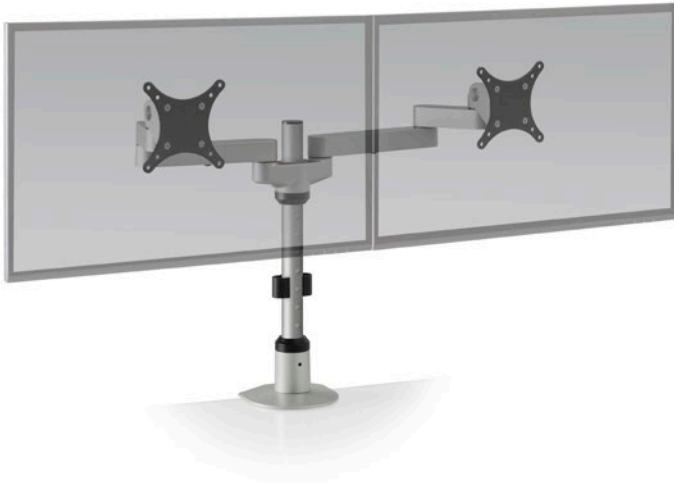

9124

MONITOR ARMS

HAT
DESIGN WORKS™
HUMAN ACTIVE TECHNOLOGY

SPACE-SAVING ERGONOMIC COMFORT.

The stylish, space-saving 9124 dual monitor pole mount is the latest in our EURO series of desk mounts. This dual monitor arm mounts two monitors side by side while saving valuable desk space. Users can position each monitor independent of the other, and quickly adjust, pivot, and place the dual monitors as needed.

Integrated cable management

Focal depth adjustment

Space-saving design

FEATURES

- **Adjustable:** Friction control system provides smooth adjustment while adjusting the position of the dual monitor arms.
- **Flexible:** Monitor mount includes FLEXmount with six mounting options in one kit.
- **Compatible:** VESA-monitor compatible – 75mm & 100mm VESA adapters included.

SPECIFICATIONS

Finishes

- Silver 124
- Vista Black 104

Dimensions

Screen Size: Up to 24"
 Height Adjustment: Adjusts anywhere along pole
 Extension Range: 14"
 Weight Capacity: Up to 40 lbs. per monitor
 Mount: Desk Edge, Thru-Desk, Grommet, Wall, Reverse Wall, Side Bolt

Wall

Reverse Wall

Side Bolt