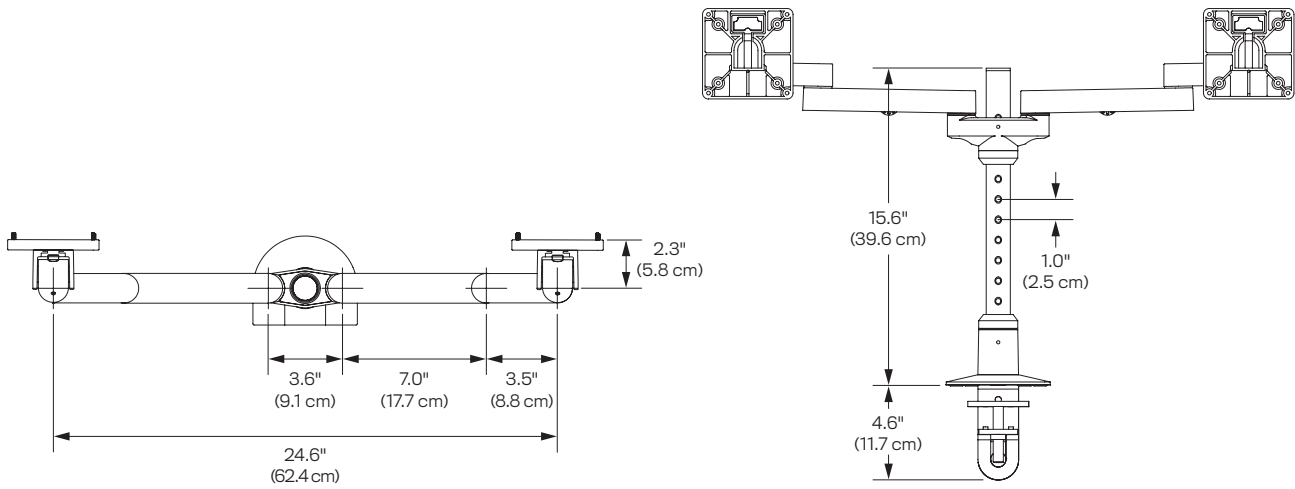

Integrated cable management

Focal depth adjustment

Space-saving design

FEATURES

- **Adjustable:** Friction control system provides smooth adjustment while adjusting the position of the dual monitor arms.
- **Flexible:** Monitor mount includes FLEXmount with six mounting options in one kit.
- **Compatible:** VESA-monitor compatible – 75mm & 100mm VESA adapters included.

SPECIFICATIONS

Finishes

- Silver 124
- Vista Black 104

Dimensions

Screen Size: Up to 24"
 Height Adjustment: Adjusts anywhere along pole
 Extension Range: 14"
 Weight Capacity: Up to 40 lbs. per monitor
 Mount: Desk Edge, Thru-Desk, Grommet, Wall, Reverse Wall, Side Bolt

Part Numbers

9124-S-14-FM- _ _ _

WARRANTY

10 Years

CAPABILITIES

Desk Edge

Thru-Desk

Grommet

Wall

Reverse Wall

Side Bolt