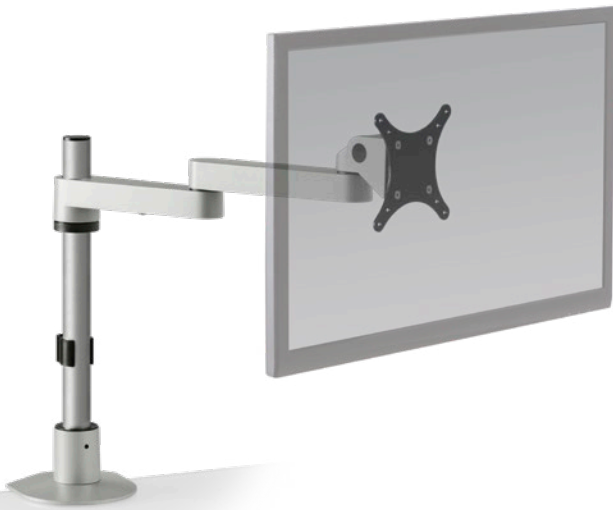

9130-S

MONITOR ARMS

HAT
DESIGN WORKS™
HUMAN ACTIVE TECHNOLOGY

SPACE-SAVING ERGONOMIC COMFORT.

The 9130-S long reach monitor mount features a foldable arm that adjusts vertically up and down along the 14" pole mount. The monitor arm can fold to fit about 3" of space and extend out 16". There are various pole lengths available, or the monitor arm can be designed to fit any application you may be looking for.

FEATURES

- **Adjustable:** Friction control system provides smooth adjustment while adjusting the position of the dual monitor arms.
- **Flexible:** Monitor mount includes FLEXmount with six mounting options in one kit.
- **Space:** The monitor arm can fold to fit in approximately 3" of space and extend out 16".
- **Compatible:** VESA-monitor compatible – 75mm & 100mm VESA adapter included.

SPECIFICATIONS

Finishes

	Silver 124
	Vista Black 104

Dimensions

Screen Size: Up to 32"
 Height Adjustment: Adjusts anywhere along pole
 Extension Range: 16"
 Weight Capacity: Up to 40 lbs.
 Mount: Desk Edge, Thru-Desk, Grommet, Wall, Reverse Wall, Side Bolt