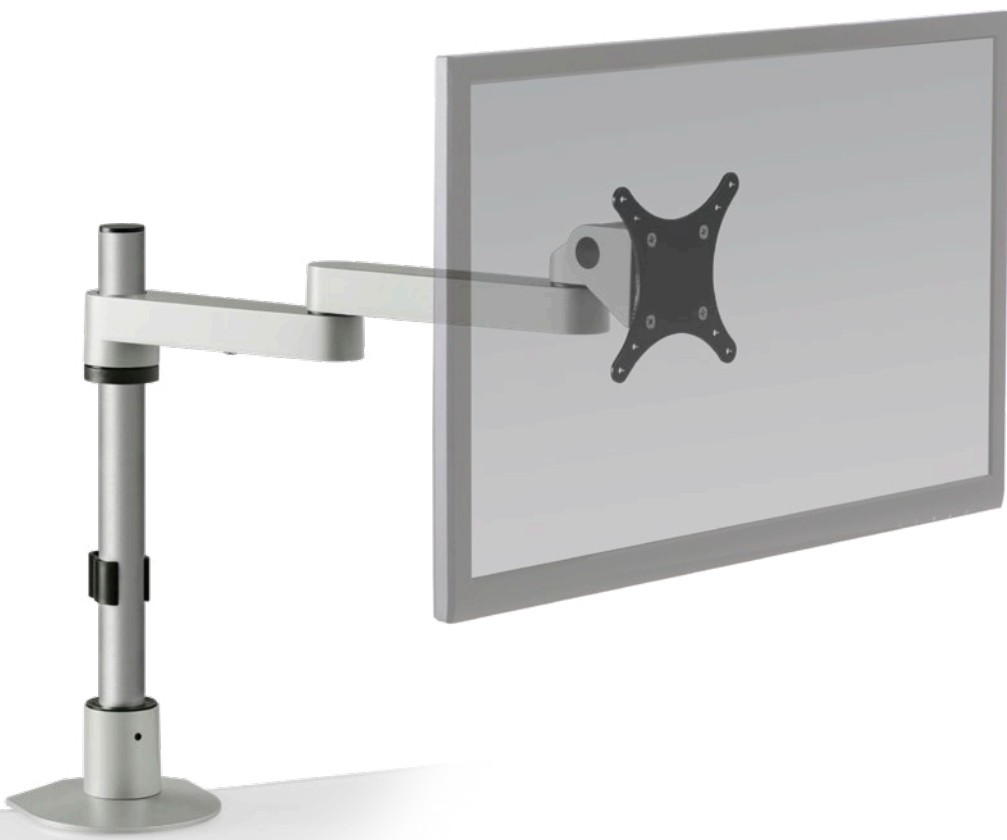

9130-S

MONITOR ARMS

HAT
DESIGN WORKS™
HUMAN ACTIVE TECHNOLOGY

SPACE-SAVING ERGONOMIC COMFORT.

The 9130-S long reach monitor mount features a foldable arm that adjusts vertically up and down along the 14" pole mount. The monitor arm can fold to fit about 3" of space and extend out 16". There are various pole lengths available, or the monitor arm can be designed to fit any application you may be looking for.

FEATURES

- **Adjustable:** Friction control system provides smooth adjustment while adjusting the position of the dual monitor arms.
- **Flexible:** Monitor mount includes FLEXmount with six mounting options in one kit.
- **Space:** The monitor arm can fold to fit in approximately 3" of space and extend out 16".
- **Compatible:** VESA-monitor compatible – 75mm & 100mm VESA adapter included.

SPECIFICATIONS

Finishes

	Silver 124
	Vista Black 104

Dimensions

Screen Size: Up to 32"
 Height Adjustment: Adjusts anywhere along pole
 Extension Range: 16"
 Weight Capacity: Up to 40 lbs.
 Mount: Desk Edge, Thru-Desk, Grommet, Wall, Reverse Wall, Side Bolt