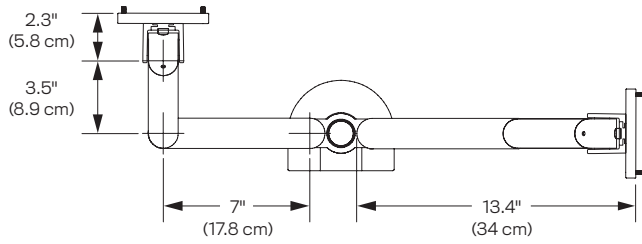

CAPABILITIES