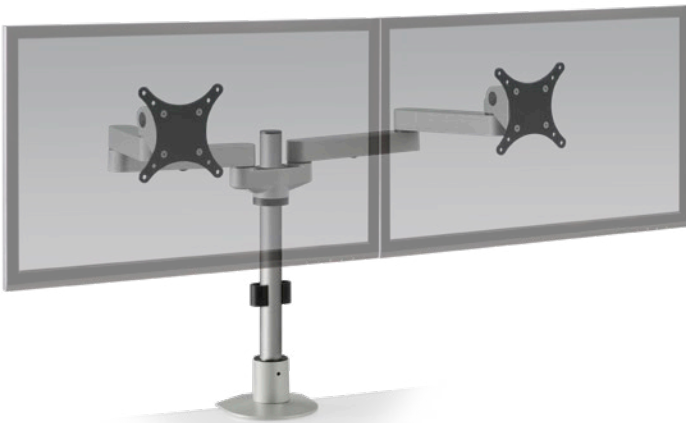

9163-S

MONITOR ARMS

HAT
DESIGN WORKS™
HUMAN ACTIVE TECHNOLOGY

SPACE-SAVING ERGONOMIC COMFORT.

Ideal for a dual large monitor setup, the 9163-S places monitors up to 30" side by side in a space-saving pole mount. Easily position each monitor independently, and quickly adjust pivot and placement. Set the height of the dual monitors at any desired position along the included 14" pole mount.

FEATURES

- **Adjustable:** Friction control system provides smooth adjustment while adjusting the position of the dual monitor arms.
- **Flexible:** Monitor mount includes FLEXmount with six mounting options in one kit.
- **Compatible:** VESA-monitor compatible – 75mm & 100mm VESA adapters included.

SPECIFICATIONS

Finishes

	Silver 124
	Vista Black 104

Dimensions

Screen Size: Up to 30"
 Height Adjustment: Adjusts anywhere along pole
 Extension Range: 16"
 Weight Capacity: Up to 40 lbs. per monitor
 Mount: Desk Edge, Thru-Desk, Grommet, Wall, Reverse Wall, Side Bolt