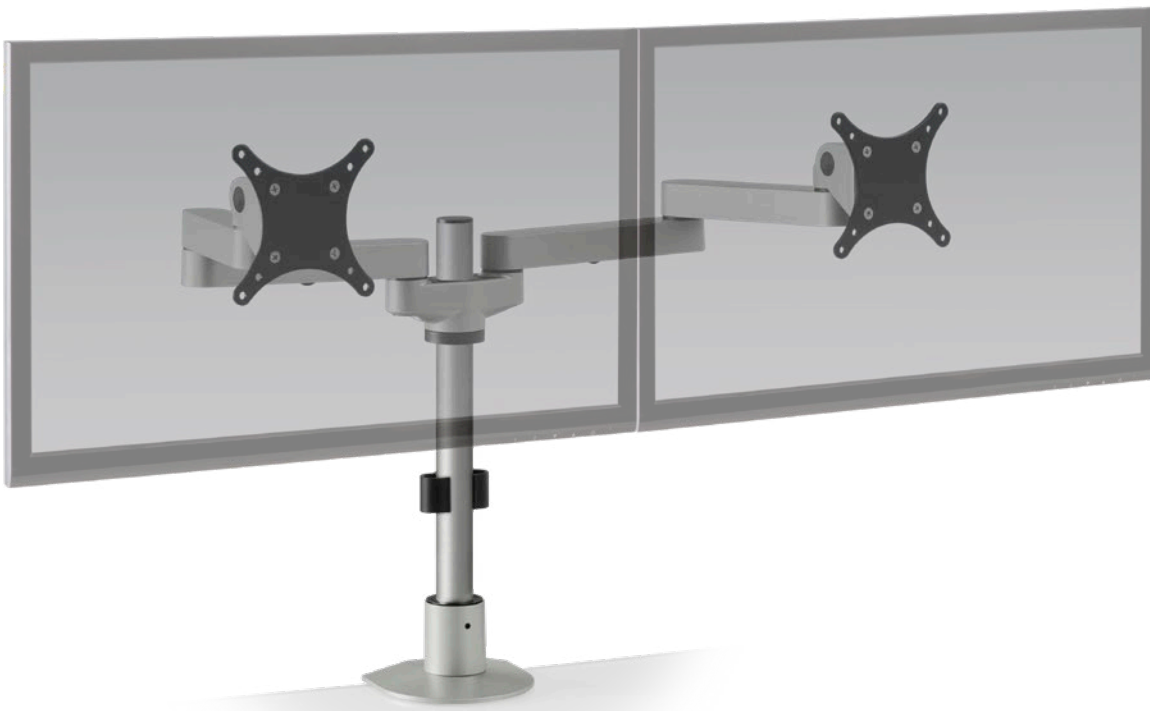

9163-S

MONITOR ARMS

HAT
DESIGN WORKS™
HUMAN ACTIVE TECHNOLOGY

SPACE-SAVING ERGONOMIC COMFORT.

Ideal for a dual large monitor setup, the 9163-S places monitors up to 30" side by side in a space-saving pole mount. Easily position each monitor independently, and quickly adjust pivot and placement. Set the height of the dual monitors at any desired position along the included 14" pole mount.

FEATURES

- **Adjustable:** Friction control system provides smooth adjustment while adjusting the position of the dual monitor arms.
- **Flexible:** Monitor mount includes FLEXmount with six mounting options in one kit.
- **Compatible:** VESA-monitor compatible – 75mm & 100mm VESA adapters included.

SPECIFICATIONS

Finishes

	Silver 124
	Vista Black 104

Dimensions

Screen Size: Up to 30"
 Height Adjustment: Adjusts anywhere along pole
 Extension Range: 16"
 Weight Capacity: Up to 40 lbs. per monitor
 Mount: Desk Edge, Thru-Desk, Grommet, Wall, Reverse Wall, Side Bolt