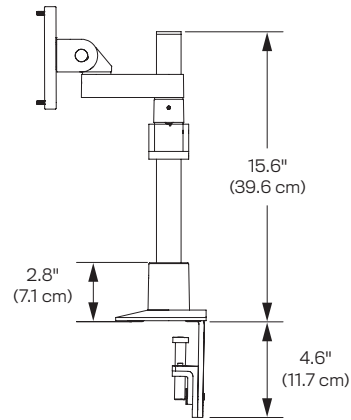

CAPABILITIES