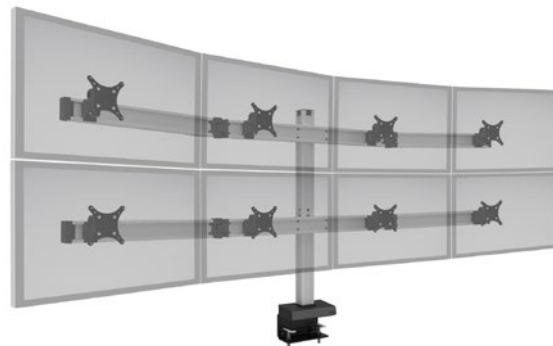

BILD®

MONITOR ARMS

HAT
COLLECTIVE™
HEALTHCARE

ENDLESS POSSIBILITIES.

Bild is a highly configurable solution for multi-monitor applications. Configure your Bild – quickly and easily go from 2 to 16 plus monitors – all without wasting parts. Our Bild multi-monitor mount is an easily adjustable monitor mount solution offering an endless number of configurations for installing multiple monitors.

FEATURES

- **Robust:** Bild offers a robust, solid construction with a clean design aesthetic.
- **Controlled:** Monitor mount pivot points loosen and tighten to the desired rigidity using the tools included. Stored in the beam end cap, they are never out of reach.
- **Adjustable:** This multi-monitor mount takes the work out of adjusting and replacing monitors. Simply attach, adjust, and remove all at the face of the beam. No need to slide monitors to remove.
- **Organized:** Cleans up the workspace with cable clips in the column and beam that keeps cables organized and out of the way.
- **Compatible:** VESA-monitor compatible – 75mm & 100mm VESA adapters included.

Quick, easy monitor install

Cable management

POPULAR BILD® CONFIGURATIONS

BILD DUAL
Screen Size: Up to 30"
Weight Capacity: Up to 30 lbs.
Part Number: BILD-2-CM-___

BILD TWO OVER TWO
Screen Size: Up to 30"
Weight Capacity: Up to 30 lbs. per monitor
Part Number: BILD-2/2-CM-___

BILD QUAD
Screen Size: Up to 24"
Monitor Weight: Up to 30 lbs. per monitor
Part Number: BILD-4-CM-___

BILD FOUR OVER FOUR
Screen Size: Up to 24"
Monitor Weight: Up to 30 lbs. per monitor
Part Number: BILD-4/4-CM-___