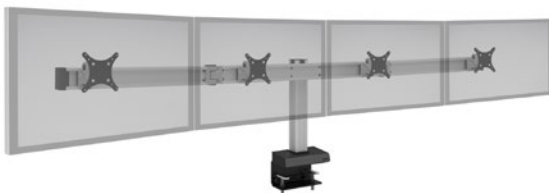

FEATURES

- **Robust:** Bild offers a robust, solid construction with a clean design aesthetic.
- **Controlled:** Monitor mount pivot points loosen and tighten to the desired rigidity using the tools included. Stored in the beam end cap, they are never out of reach.
- **Adjustable:** This multi-monitor mount takes the work out of adjusting and replacing monitors. Simply attach, adjust, and remove all at the face of the beam. No need to slide monitors to remove.
- **Organized:** Cleans up the workspace with cable clips in the column and beam that keeps cables organized and out of the way.
- **Compatible:** VESA-monitor compatible – 75mm & 100mm VESA adapters included.

Quick, easy monitor install

Cable management

POPULAR BILD® CONFIGURATIONS

BILD DUAL
Screen Size: Up to 30"
Weight Capacity: Up to 30 lbs.
Part Number: BILD-2-CM-___

BILD TWO OVER TWO
Screen Size: Up to 30"
Weight Capacity: Up to 30 lbs. per monitor
Part Number: BILD-2/2-CM-___

BILD TRIPLE
Screen Size: Up to 24"
Weight Capacity: Up to 30 lbs. per monitor
Part Number: BILD-3-CM-___

BILD THREE OVER THREE
Screen Size: Up to 24"
Weight Capacity: Up to 30 lbs. per monitor
Part Number: BILD-3/3-CM-___