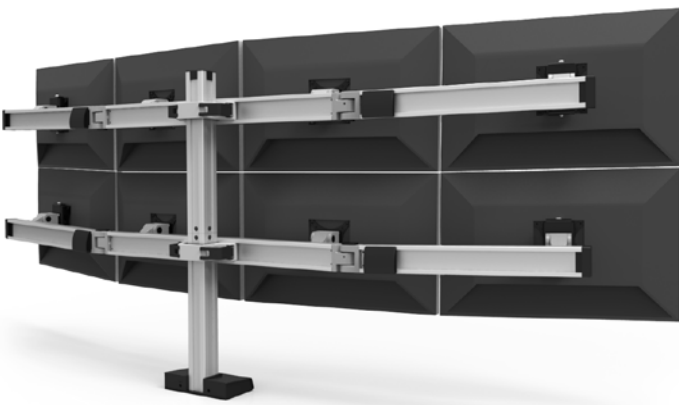

BILD®

MONITOR ARMS

HAT
COLLECTIVE™
HEALTHCARE

ENDLESS POSSIBILITIES.

Bild is a highly configurable solution for multi-monitor applications. Configure your Bild – quickly and easily go from 2 to 16 plus monitors – all without wasting parts. Our Bild multi-monitor mount is an easily adjustable monitor mount solution offering an endless number of configurations for installing multiple monitors.

FEATURES

- **Robust:** Bild offers a robust, solid construction with a clean design aesthetic.
- **Controlled:** Monitor mount pivot points loosen and tighten to the desired rigidity using the tools included. Stored in the beam end cap, they are never out of reach.
- **Adjustable:** This multi-monitor mount takes the work out of adjusting and replacing monitors. Simply attach, adjust, and remove all at the face of the beam. No need to slide monitors to remove.
- **Organized:** Cleans up the workspace with cable clips in the column and beam that keeps cables organized and out of the way.
- **Compatible:** VESA-monitor compatible – 75mm & 100mm VESA adapters included.

SPECIFICATIONS

Finishes

- Silver 124
- Vista Black 104

Mount: Desk Edge

See page 3 for additional specs

WARRANTY

10 Years

Create your angle

Quick, easy monitor install

Cable management

POPULAR BILD® CONFIGURATIONS

BILD DUAL
Screen Size: Up to 30"
Weight Capacity: Up to 30 lbs.
Part Number: BILD-2-CM-___

BILD TWO OVER TWO
Screen Size: Up to 30"
Weight Capacity: Up to 30 lbs. per monitor
Part Number: BILD-2/2-CM-___