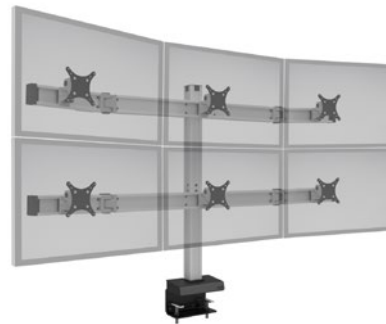

FEATURES

- **Robust:** Bild offers a robust, solid construction with a clean design aesthetic.
- **Controlled:** Monitor mount pivot points loosen and tighten to the desired rigidity using the tools included. Stored in the beam end cap, they are never out of reach.
- **Adjustable:** This multi-monitor mount takes the work out of adjusting and replacing monitors. Simply attach, adjust, and remove all at the face of the beam. No need to slide monitors to remove.
- **Organized:** Cleans up the workspace with cable clips in the column and beam that keeps cables organized and out of the way.
- **Compatible:** VESA-monitor compatible – 75mm & 100mm VESA adapters included.

Quick, easy monitor install

Cable management

POPULAR BILD® CONFIGURATIONS

BILD DUAL
Screen Size: Up to 30"
Weight Capacity: Up to 30 lbs.
Part Number: BILD-2-CM-___

BILD TWO OVER TWO
Screen Size: Up to 30"
Weight Capacity: Up to 30 lbs. per monitor
Part Number: BILD-2/2-CM-___

BILD TRIPLE
Screen Size: Up to 24"
Weight Capacity: Up to 30 lbs. per monitor
Part Number: BILD-3-CM-___

BILD THREE OVER THREE
Screen Size: Up to 24"
Weight Capacity: Up to 30 lbs. per monitor
Part Number: BILD-3/3-CM-___