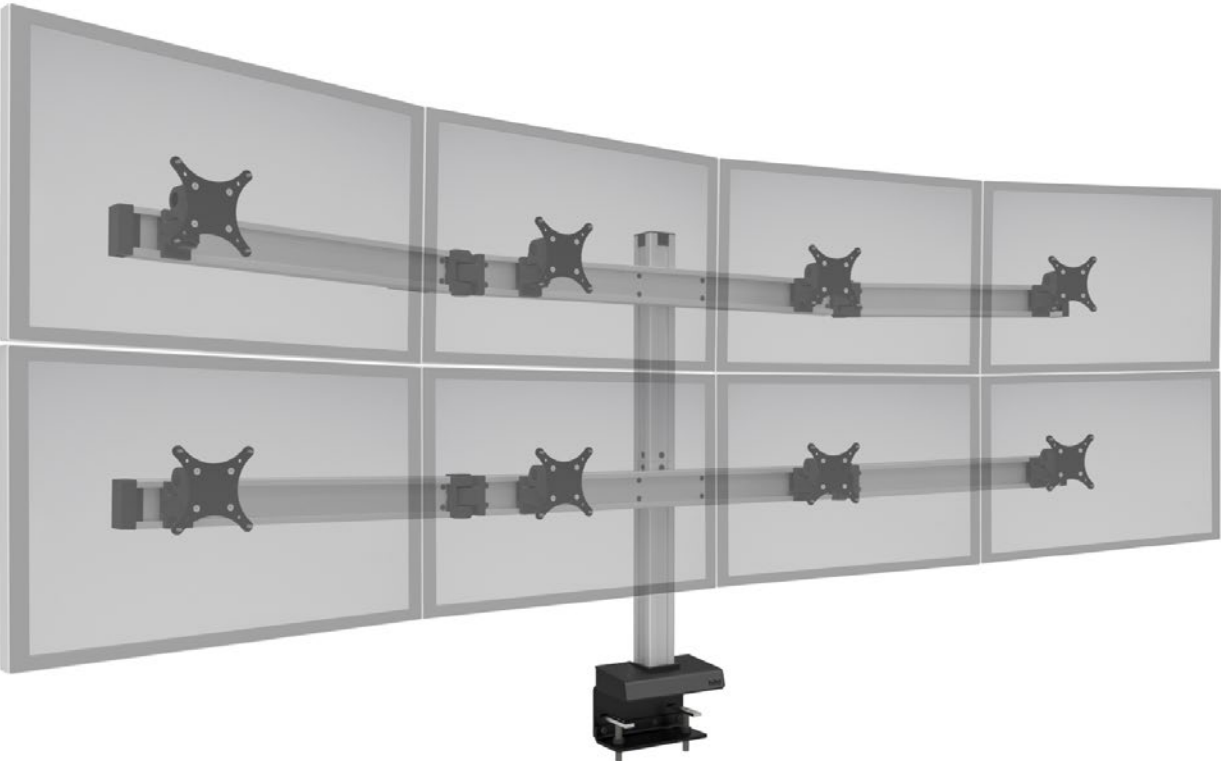

BILD®

MONITOR ARMS

HAT
COLLECTIVE™
HEALTHCARE

ENDLESS POSSIBILITIES.

Bild is a highly configurable solution for multi-monitor applications. Configure your Bild – quickly and easily go from 2 to 16 plus monitors – all without wasting parts. Our Bild multi-monitor mount is an easily adjustable monitor mount solution offering an endless number of configurations for installing multiple monitors.

FEATURES

- **Robust:** Bild offers a robust, solid construction with a clean design aesthetic.
- **Controlled:** Monitor mount pivot points loosen and tighten to the desired rigidity using the tools included. Stored in the beam end cap, they are never out of reach.
- **Adjustable:** This multi-monitor mount takes the work out of adjusting and replacing monitors. Simply attach, adjust, and remove all at the face of the beam. No need to slide monitors to remove.
- **Organized:** Cleans up the workspace with cable clips in the column and beam that keeps cables organized and out of the way.
- **Compatible:** VESA-monitor compatible – 75mm & 100mm VESA adapters included.

SPECIFICATIONS

Finishes

- Silver 124
- Vista Black 104

Mount: Desk Edge

See page 3 for additional specs

WARRANTY

10 Years

Create your angle

Quick, easy monitor install

Cable management

POPULAR BILD® CONFIGURATIONS

BILD DUAL
Screen Size: Up to 30"
Weight Capacity: Up to 30 lbs.
Part Number: BILD-2-CM-___

BILD TWO OVER TWO
Screen Size: Up to 30"
Weight Capacity: Up to 30 lbs. per monitor
Part Number: BILD-2/2-CM-___