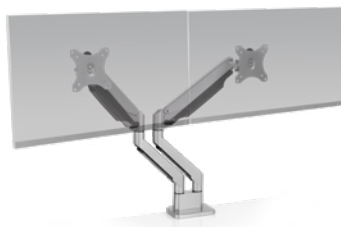

Envoy effortlessly swivels, tilts, and pivots, providing a wide range of movement, including portrait-to-landscape rotation.

FEATURES

- **Balanced:** Tension adjustment at each joint allows for seamless counterbalance.
- **Responsive:** One-touch monitor adjustment.
- **Flexible:** Swivels, tilts and rotates from portrait to landscape.
- **Quick-Install:** Detachable, quick-install VESA plate reduces installation time.
- **Compatible:** VESA-monitor compatible – 75mm & 100mm VESA adapter(s) included.

SPECIFICATIONS

Finishes

- White
WHT
- Silver
SLV
- Silver
BLK

Envoy Single

Screen Size: Up to 81.28 cm
 Height Adjustment: 33.79 cm
 Extension Range: 60.2 cm
 Max Monitor Height: 50.55 cm
 Weight Capacity: 1- 8.62 kg.
 Mount: Desk Edge, Grommet
 Compatibility: 1.02-8.38 cm desk thickness

Envoy Dual

Screen Size: Up to 81.28 cm
 Height Adjustment: 33.79 cm
 Extension Range: 60.2 cm
 Max Monitor Height: 50.55 cm
 Weight Capacity: 1- 8.62 kg. per monitor
 Mount: Desk Edge, Grommet
 Compatibility: 1.02-8.38 cm desk thickness

Part Numbers

ENVOY-1-___
 ENVOY-2-___

Envoy Dual offers a space-saving design

Easily adjust height for comfortable viewing

WARRANTY

10 Years