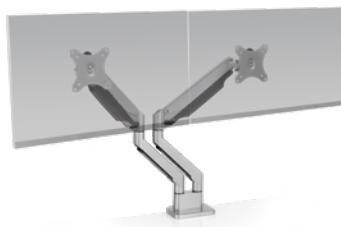

### FEATURES

- **Balanced:** Tension adjustment at each joint allows for seamless counterbalance.
- **Responsive:** One-touch monitor adjustment.
- **Flexible:** Swivels, tilts and rotates from portrait to landscape.
- **Quick-Install:** Detachable, quick-install VESA plate reduces installation time.
- **Compatible:** VESA-monitor compatible - 75mm & 100mm VESA adapter(s) included.

#### Envoy Dual

Screen Size: Up to 32"  
 Height Adjustment: 13.2"  
 Extension Range: 23.7"  
 Max Monitor Height: 19.9"  
 Weight Capacity: 2.2 - 19 lbs. per monitor  
 Mount: Desk Edge, Thru-Desk  
 Compatibility: 0.4" - 3.3" desk thickness

#### Envoy Single

Screen Size: Up to 32"  
 Height Adjustment: 13.2"  
 Extension Range: 23.7"  
 Max Monitor Height: 19.8"  
 Weight Capacity: 2.2 - 19 lbs.  
 Mount: Desk Edge, Thru-Desk  
 Compatibility: 0.4" - 3.3" desk thickness

#### Part Numbers

ENVOY-1-\_\_\_  
 ENVOY-2-\_\_\_

Envoy Dual offers a space-saving design

Easily adjust height for comfortable viewing