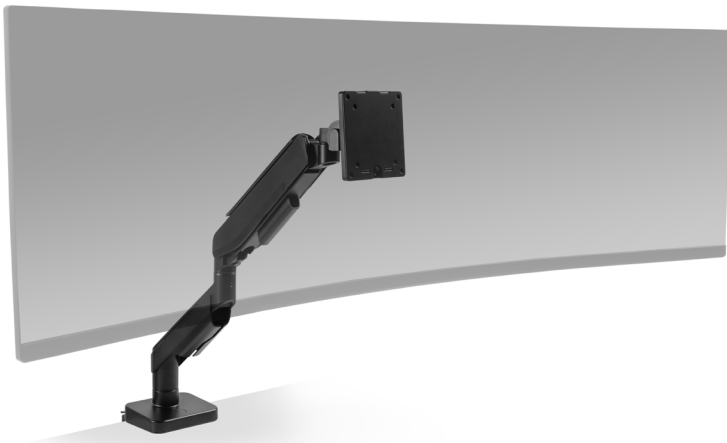

# HD MONITOR ARM

## IDEAL FOR LARGE, CURVED MONITORS.

This monitor mount enables you to mount both large screen flat panel and curved monitors while still maintaining all the ergonomic benefits of utilizing a monitor arm.

Instantly raise and lower the monitor with one hand

### FEATURES

- **Responsive:** One-touch monitor adjustment.
- **Flexible:** Easily rotate monitor for portrait or landscape viewing.
- **Compatible:** VESA-monitor compatible – 75 mm and 100 mm VESA adapter(s) included.