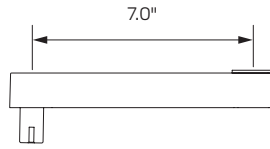

SPECIFICATIONS

Finishes

 Vista Black
104

Dimensions

Rotation: Up to 180° *

Tilt: Up to 180° *

Part Numbers

PTS-WM-P200-P400

Mount

Side

Back

Accessories

4" Extension Arm
MNEA10-04B

8" Extension Arm
MNEA10-04B

12" Extension Arm
MNEA10-12B