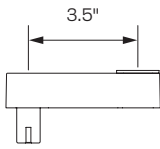

SPECIFICATIONS

Finishes

 Vista Black
104

Dimensions

Rotation: Up to 180° *

Tilt: Up to 180° *

Part Numbers

PTS-WM-P200-P400

Mount

Side

Back

Accessories

4" Extension Arm
MNEA10-04B

8" Extension Arm
MNEA10-04B

12" Extension Arm
MNEA10-12B