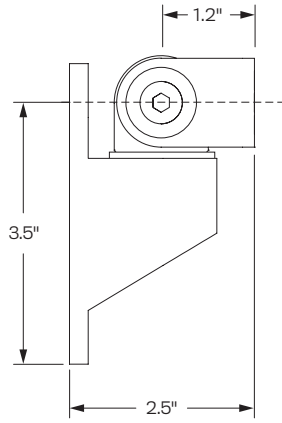

SPECIFICATIONS

Finishes

 Vista Black
104

Dimensions

Rotation: Up to 180° *

Tilt: Up to 180° *

Part Numbers

PTS-WM-P200-P400

Accessories

MNEA10-04B 4" Extension Arm

MNEA10-08B 8" Extension Arm

MNEA10-12B 12" Extension Arm

Increase flexibility by combining the wall mount with our optional extension arms

WARRANTY

10 Years

CAPABILITIES

Mount

Side

Back

Accessories

4" Extension Arm
MNEA10-04B

8" Extension Arm
MNEA10-04B

12" Extension Arm
MNEA10-12B