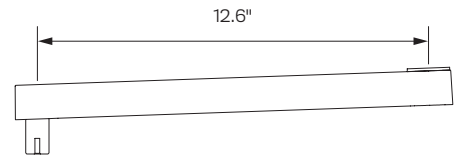

SPECIFICATIONS

Finishes

 Vista Black
104

Dimensions

Rotation: Up to 180° *

Tilt: Up to 180° *

Part Numbers

PTS-WM-P200-P400

Mount

Side

Back

Accessories

4" Extension Arm
MNEA10-04B

8" Extension Arm
MNEA10-04B

12" Extension Arm
MNEA10-12B