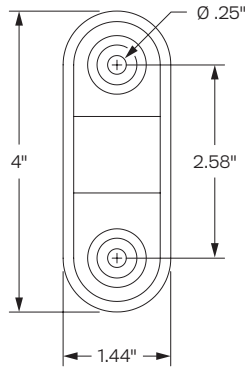

SPECIFICATIONS

Finishes

 Vista Black
104

Dimensions

Rotation: Up to 180° *

Tilt: Up to 180° *

Part Numbers

PTS-WM-P200-P400

Accessories

MNEA10-04B 4" Extension Arm

MNEA10-08B 8" Extension Arm

MNEA10-12B 12" Extension Arm

Increase flexibility by combining the wall mount with our optional extension arms

WARRANTY

10 Years

CAPABILITIES

Mount

Side

Back

Accessories

4" Extension Arm
MNEA10-04B

8" Extension Arm
MNEA10-04B

12" Extension Arm
MNEA10-12B