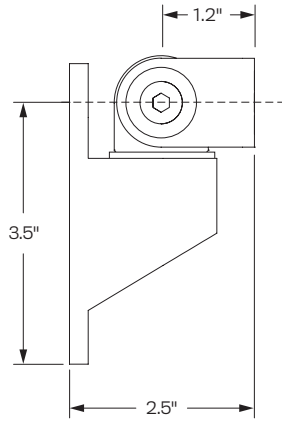

SPECIFICATIONS

Finishes

 Vista Black
104

Dimensions

Rotation: Up to 180° *

Tilt: Up to 180° *

Part Numbers

PTS-WM-VX805/VX820-104

Accessories

MNEA10-04B (4" Extension Arm)

MNEA10-08B (8" Extension Arm)

MNEA10-12B (12" Extension Arm)

Increase flexibility by combining the wall mount with our optional extension arms

WARRANTY

10 Years

CAPABILITIES

Mount

Side

Back

Accessories

4" Extension Arm
MNEA10-04B

8" Extension Arm
MNEA10-04B

12" Extension Arm
MNEA10-12B