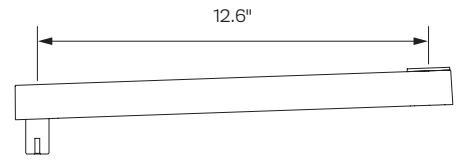

SPECIFICATIONS

Finishes

 Vista Black
104

Dimensions

Rotation: Up to 180° *

Tilt: Up to 180° *

Part Numbers

PTS-WM-VX805/VX820-104

Mount

Side

Back

Accessories

4" Extension Arm
MNEA10-04B

8" Extension Arm
MNEA10-04B

12" Extension Arm
MNEA10-12B