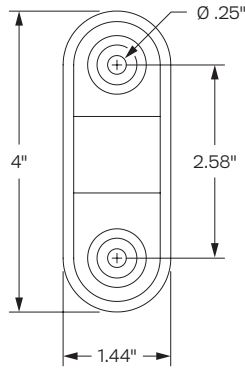

SPECIFICATIONS

Finishes

 Vista Black
104

Dimensions

Rotation: Up to 180° *

Tilt: Up to 180° *

Part Numbers

PTS-WM-VX805/VX820-104

Accessories

MNEA10-04B (4" Extension Arm)

MNEA10-08B (8" Extension Arm)

MNEA10-12B (12" Extension Arm)

Increase flexibility by combining the wall mount with our optional extension arms

WARRANTY

10 Years

CAPABILITIES

Mount

Side

Back

Accessories

4" Extension Arm
MNEA10-04B

8" Extension Arm
MNEA10-04B

12" Extension Arm
MNEA10-12B