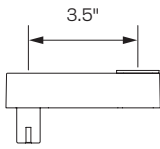

SPECIFICATIONS

Finishes

 Vista Black
104

Dimensions

Rotation: Up to 180° *

Tilt: Up to 180° *

Part Numbers

PTS-WM-VX805/VX820-104

Mount

Side

Back

Accessories

4" Extension Arm
MNEA10-04B

8" Extension Arm
MNEA10-04B

12" Extension Arm
MNEA10-12B