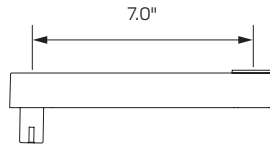

SPECIFICATIONS

Finishes

 Vista Black
104

Dimensions

Rotation: Up to 180° *

Tilt: Up to 180° *

Part Numbers

PTS-WM-VX805/VX820-104

Mount

Side

Back

Accessories

4" Extension Arm
MNEA10-04B

8" Extension Arm
MNEA10-04B

12" Extension Arm
MNEA10-12B