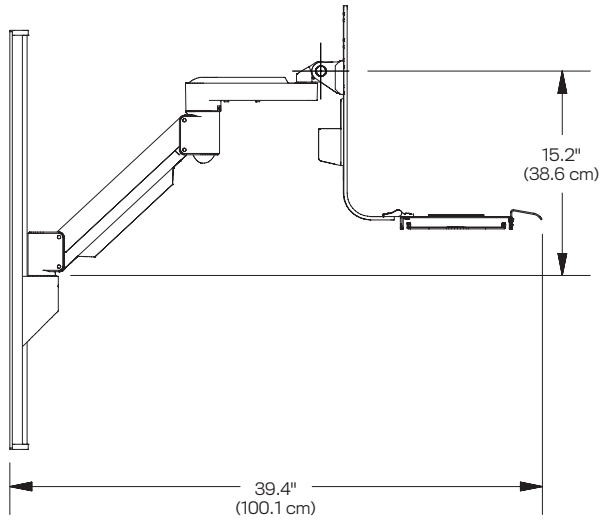

CAPABILITIES

Full Up