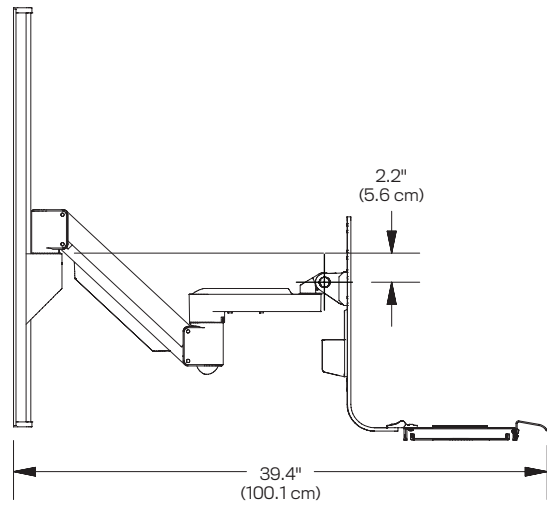

CAPABILITIES

Full Down