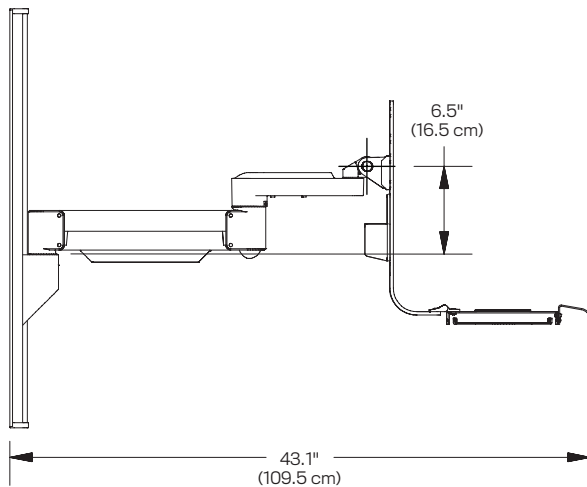

Fully Extended