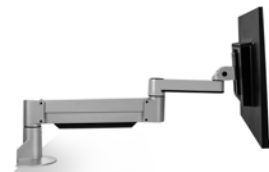

7000 SERIES

MONITOR ARMS

HAT
COLLECTIVE™
HUMAN ACTIVE TECHNOLOGY

WORK IN GREATER COMFORT.

This articulating monitor mount enables you to reclaim your desktop while you work in greater ergonomic comfort. Suspend your monitor above your desk and take advantage of this arm's 360 degrees of rotation.

7000 Dual increases your productivity with dual monitor support

Instantly raise and lower the monitor with one hand

Space-saving design

Need to mount two screens? 7000 Dual, our productivity-enhancing dual monitor mount, allows you to effortlessly reposition both monitors with just one hand.

FEATURES

- **Space-Saving:** Folds to occupy only 7,6 cm of space.
- **Responsive:** One-touch monitor adjustment.
- **Flexible:** Easily rotate monitor for portrait or landscape viewing.
- **Compatible:** VESA-monitor compatible - 100mm VESA adapter(s) included.

SPECIFICATIONS

Finishes

	Flat White 248
	Silver 124
	Vista Black 104

7000 Dual

Screen Size: Up to 81,3 cm
 Height Adjustment: 40,6 cm
 Extension Range: 60,9 cm
 Max Monitor Height: 50,5 cm
 Weight Capacity: 0,9 - 11,3 cm - per monitor
 Mount: Configurable for Desk Edge, Thru-Desk, Grommet, Side Bolt