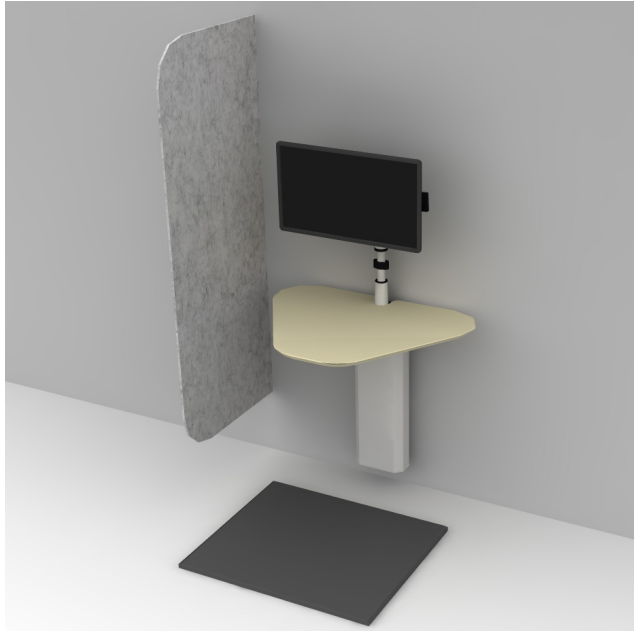

TAKE A MINUT

FEATURED PRODUCTS

Minut: **\$2,180**

E2 Connex Single: **\$466**

When time is of the essence, take just a Minut. Minut is our innovative, pop-up workstation with integrated monitor arm. Perfect for caregivers on the move who need a quick moment to update a chart, check on labs or whatever work is necessary on the fly.

E2 Connex: Easy to install, easy to change up, and easy to accessorize, the Connex monitor arm helps to build a complete, individualized workspace.